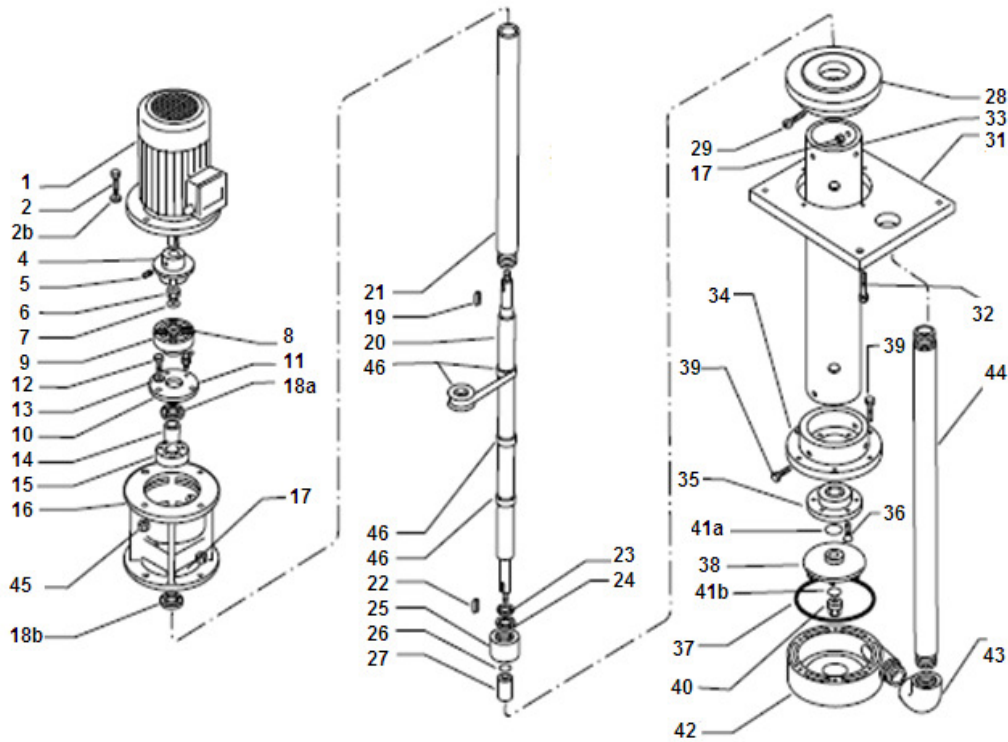

## ADV 140 pump spare part list

POS	DESCRIPTION	QTY req
1	Motor	1
2	Screw	4
2b	Washer	4
4	Male half-coupling	1
5	Flat dowel	1
6	Lock nut	1
7	Belleville washer	2
8	Dowel	5
9	Half coupling	1
10	Bearing flange	1
11	Grease injection valve	1
12	Screw	4
13	washer	4
14	Spacer	1
15	Bearing	1

POS	DESCRIPTION	QTY req
16	Spindle	1
17	nut	7
18a+b	Gasket ring	2
19	Key	1
20	Shaft	1
21	Shaft covering	1
22	key	1
23	Spring washer	1
24	Flat washer	1
25	Shaft covering guide	1
26	Gasket	1
27	Shaft protection bearing	1

POS	DESCRIPTION	QTY req
32	Screw	4
33	Column	1
34	Flange	1
35	Wearing bushing	1
36	Screw	4
37	Gasket	1
38	Impeller	1
39	Screw	9
40	Cap	1
41ab	Gasket	2
42	Pump body	1
43	90 Elbow	1
44	Delivery Pipe	1
45	nut	4