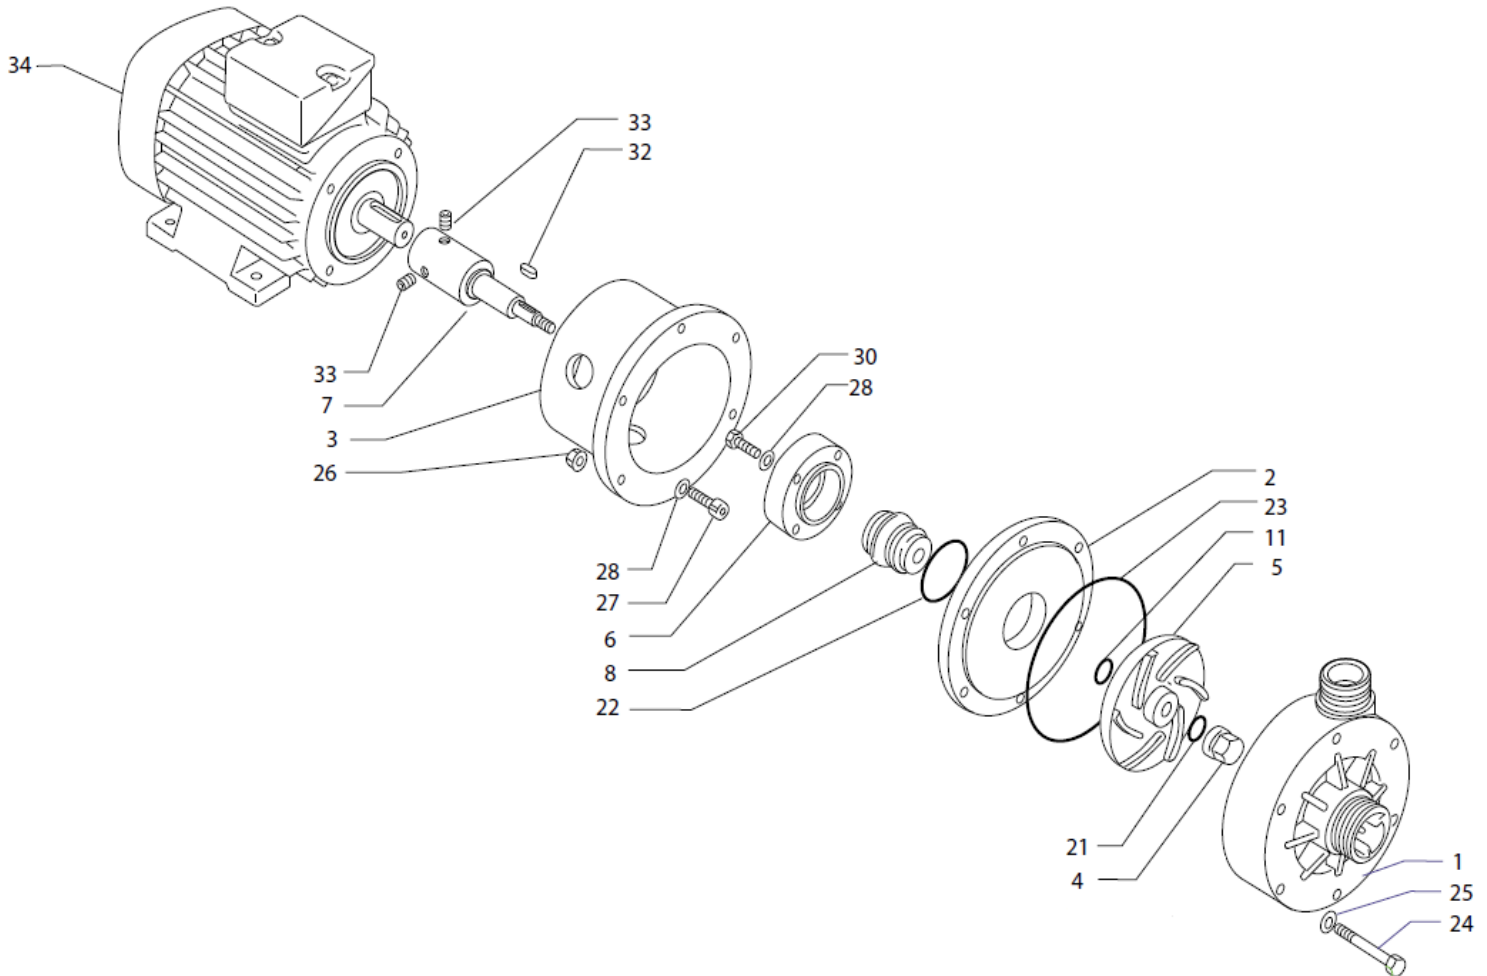

ADH 140 below seal pump spare part list

POS	DESCRIPTION	QTY req
1	Pump body	1
2	Rear Flange	1
3	Lantern	1
4	Impeller locking nut	1
5	Impeller	1
7	Shaft	1
8	Bellow seal	1
21	Impeller gasket	2
22	Oring	1
23	Pump casing gasket	1

POS	DESCRIPTION	QTY req
24	Pump casing screw	6
25	Flat washer	6
26	Flanged nut	6
27	Screw	4
28	Washer	8
30	Screw	4
32	Turning lip-key	1
33	Flat-grub nut	3
34	Motor	1