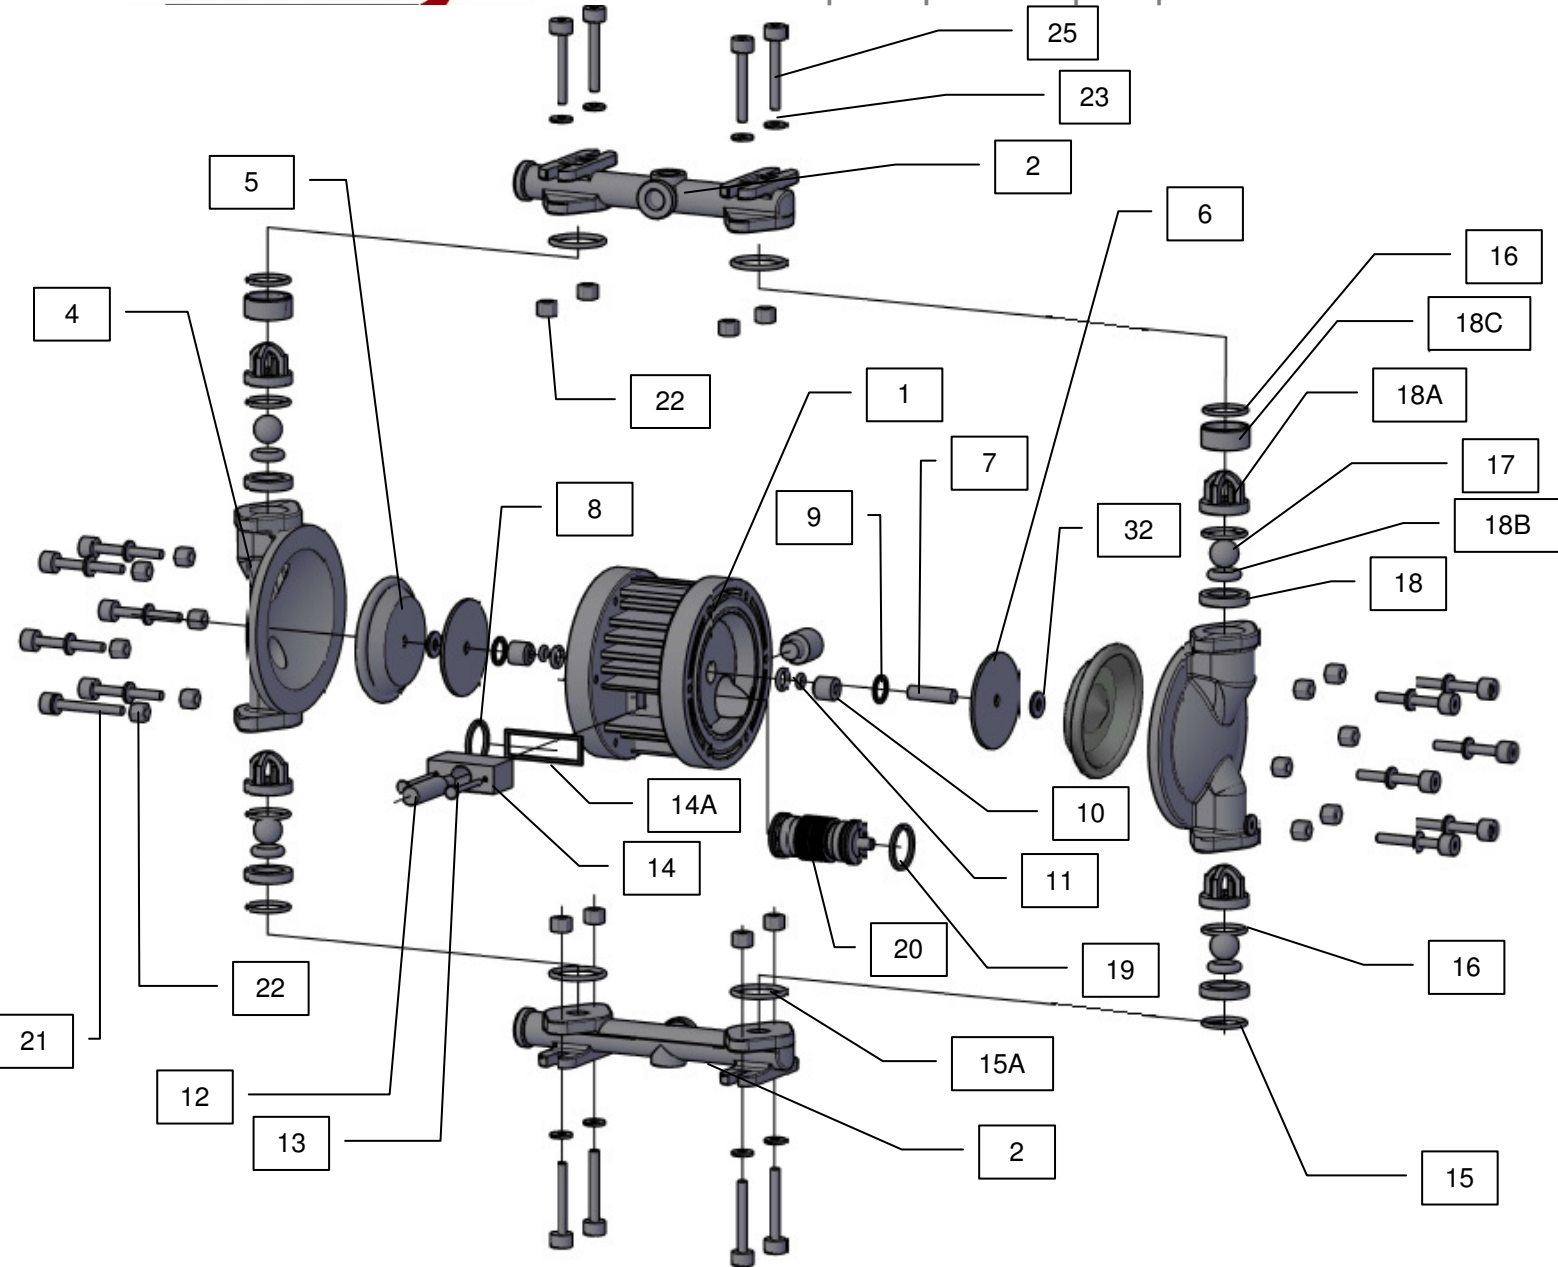

115 Aluminum spare part list pump

POS	DESCRIPTION	QTY	POS	DESCRIPTION	QTY
01	CENTRAL BLOCK	1	16	VALVE SEAT ORING UP	6
02	MANIFOLD	2	17	VALVE BALL	4
04	PUMP HOUSING	2	18	BALL SEAT	4
05	DIAPHRAGMS	2	18A	BALL RUNNER CAGE	4
06	PISTON INNER	2	18B	BALL SEAT ORING	4
07	SHAFT	1	18C	BALL RUNNER SUPPORT	2
08	RETAINING RING SHAFT	2	19	RETAINING RING AIR VALVE	2
09	O-RING BEARING	2	20	AIR CONTROL VALVE	1
10	SHAFT BEARING	2	21	HOUSING PUMP SCREW	12
11	O-RING BEARING	2	22	BOLT	20
12	SILENCER	1	23	WASHER	20
13	AIR EXHAUST SCREW	2	25	SUCTION -DISCHARGE MANIFOLD SCREW	8
14	AIR EXHAUST COVER	1	29	AIR CONNECTION	1
14A	ORING SILENCER	1	32	SPACER	2
15	VALVE SEAT ORING DOWN	2			
15A	VALVE SEAT ORING DOWN	4			