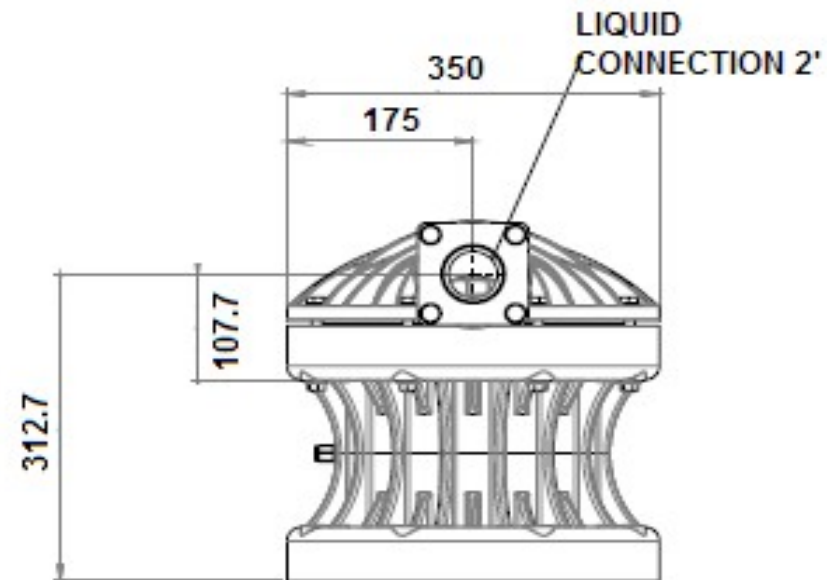

AIR CONNECTION Ø8

PUMP MODEL :ADPD 400 METALLIC

www.alphadynamic.eu
HELLAS

Date : 13/05/2015

DRG No. 1003-8

Drawn : Nikolaos Prodromidis

Body: ALUMINUM

Checked : Nikolaos Prodromidis