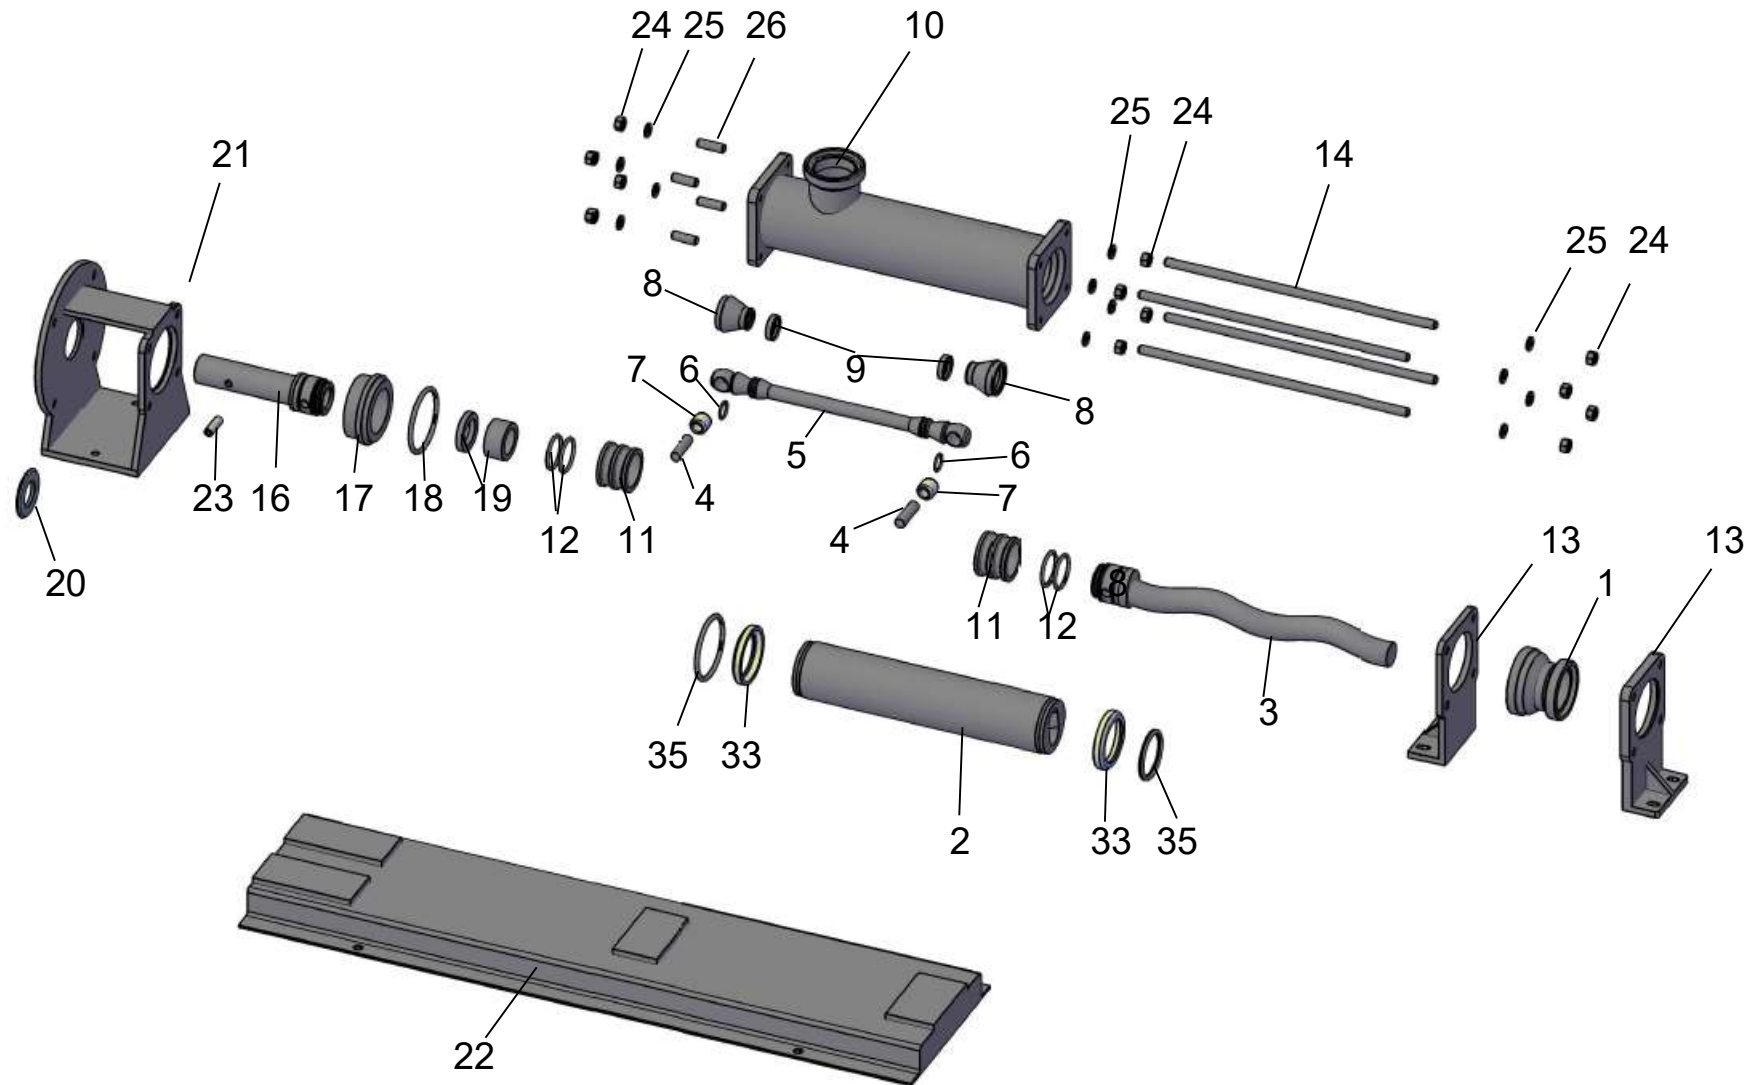

ATLAS HBM 38 spare part list drawing

Pos	Description	Req. Qty
1	END COVER FLANGE	1
2	STATOR	1
3	ROTOR	1
4	COUPLING ROD PIN	2
5	COUPLING ROD	1
6	COUPLING ROD ORING	2
7	COUPLING ROD BUSH	2
8	BOOT SEAL	2
9	BOOT SEAL RETAINING RING	2
10	PUMP HOUSING	1
11	PIN RETAINER	2
12	SHAFT + ROTOR ORING	4
13	END SUPPORT	2
14	TIE ROD	4

Pos	Description	Req. Qty
16	STUB SHAFT	1
17	SEAL HOUSING	1
18	SEAL HOUSING ORING	1
19	MECHANICAL SEAL	1
20	PROTECTION COVER	1
21	BRACKET	1
22	BASE	1
23	SHAFT PIN	1
24	NUT	12
25	WASHER	12
26	STUDS	4
33	STATOR SUPPORT RING	2
35	STATOR SUPPORT	2