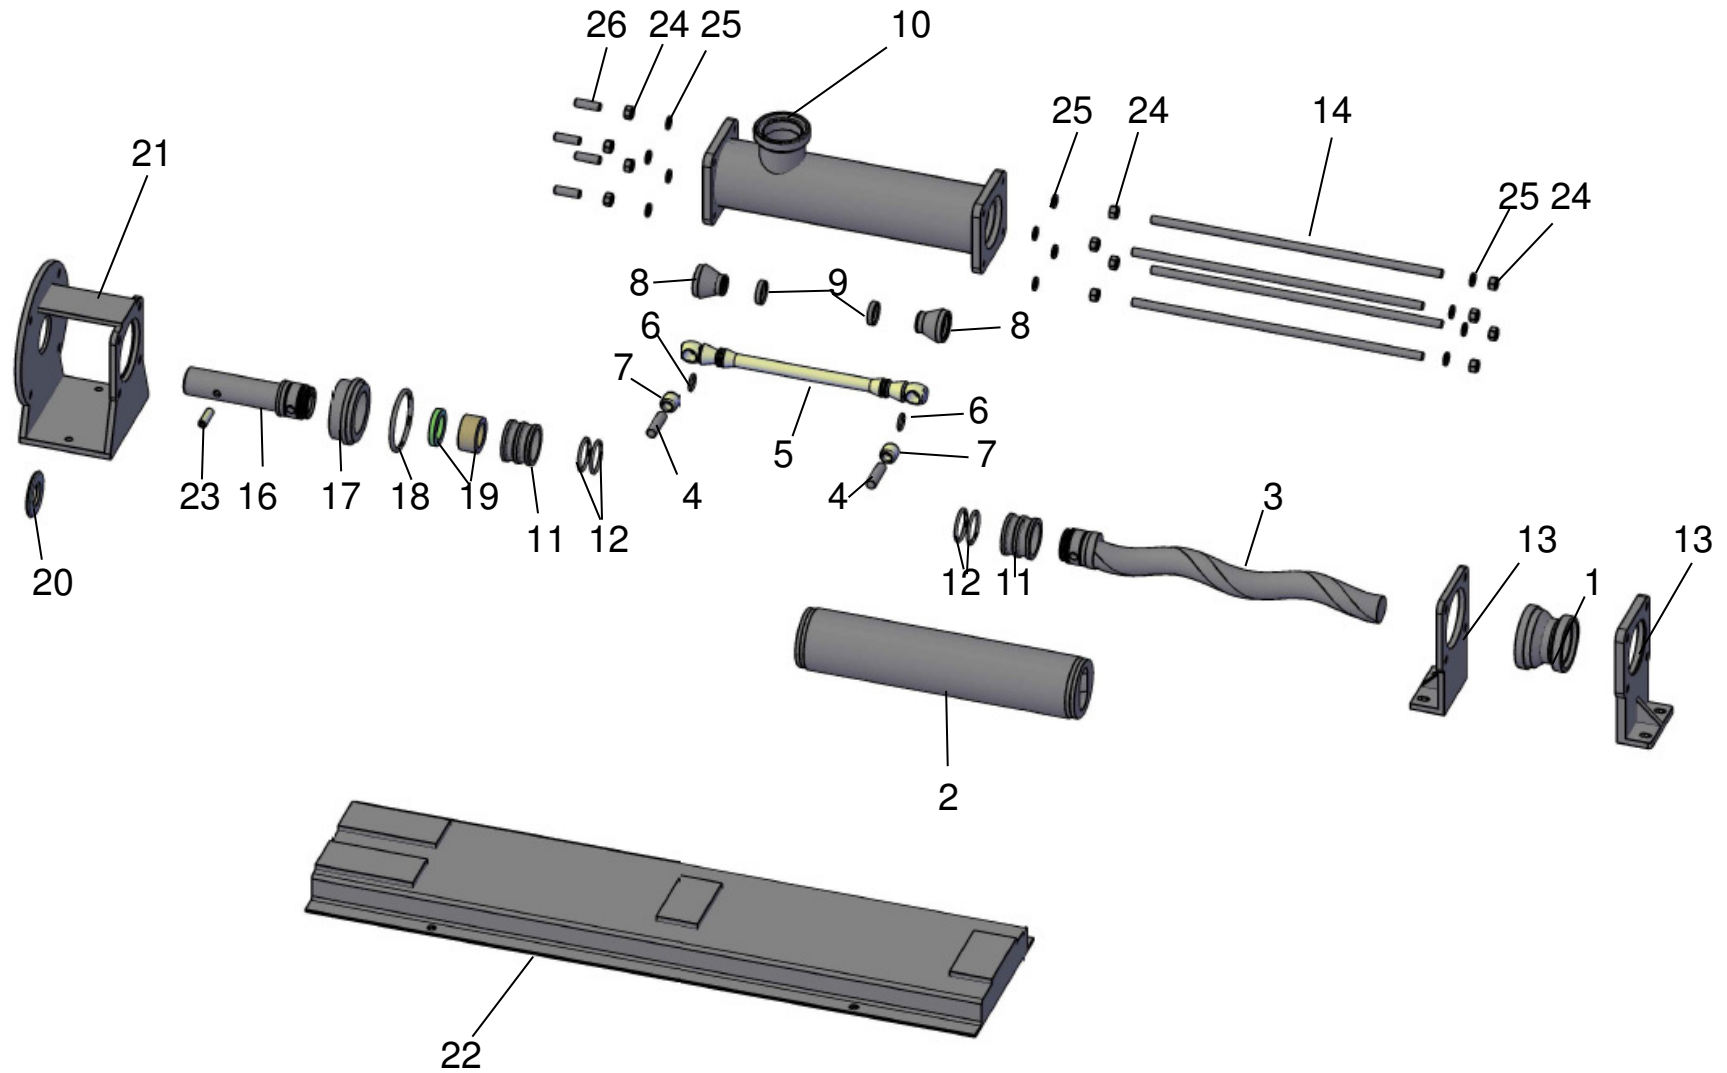

ATLAS HBM 52 spare part list drawing

Pos	Description	Req. Qty
1	END COVER FLANGE	1
2	STATOR	1
3	ROTOR	1
4	COUPLING ROD PIN	2
5	COUPLING ROD	1
6	COUPLING ROD ORING	2
7	COUPLING ROD BUSH	2
8	BOOT SEAL	2
9	BOOT SEAL RETAINING RING	2
10	PUMP HOUSING	1
11	PIN RETAINER	2
12	SHAFT + ROTOR ORING	4
13	END SUPPORT	2
14	TIE ROD	4

Pos	Description	Req. Qty
16	STUB SHAFT	1
17	SEAL HOUSING	1
18	SEAL HOUSING ORING	1
19	MECHANICAL SEAL	1
20	PROTECTION COVER	1
21	BRACKET	1
22	BASE	1
23	SHAFT PIN	1
24	NUT	12
25	WASHER	12
26	STUDS	4