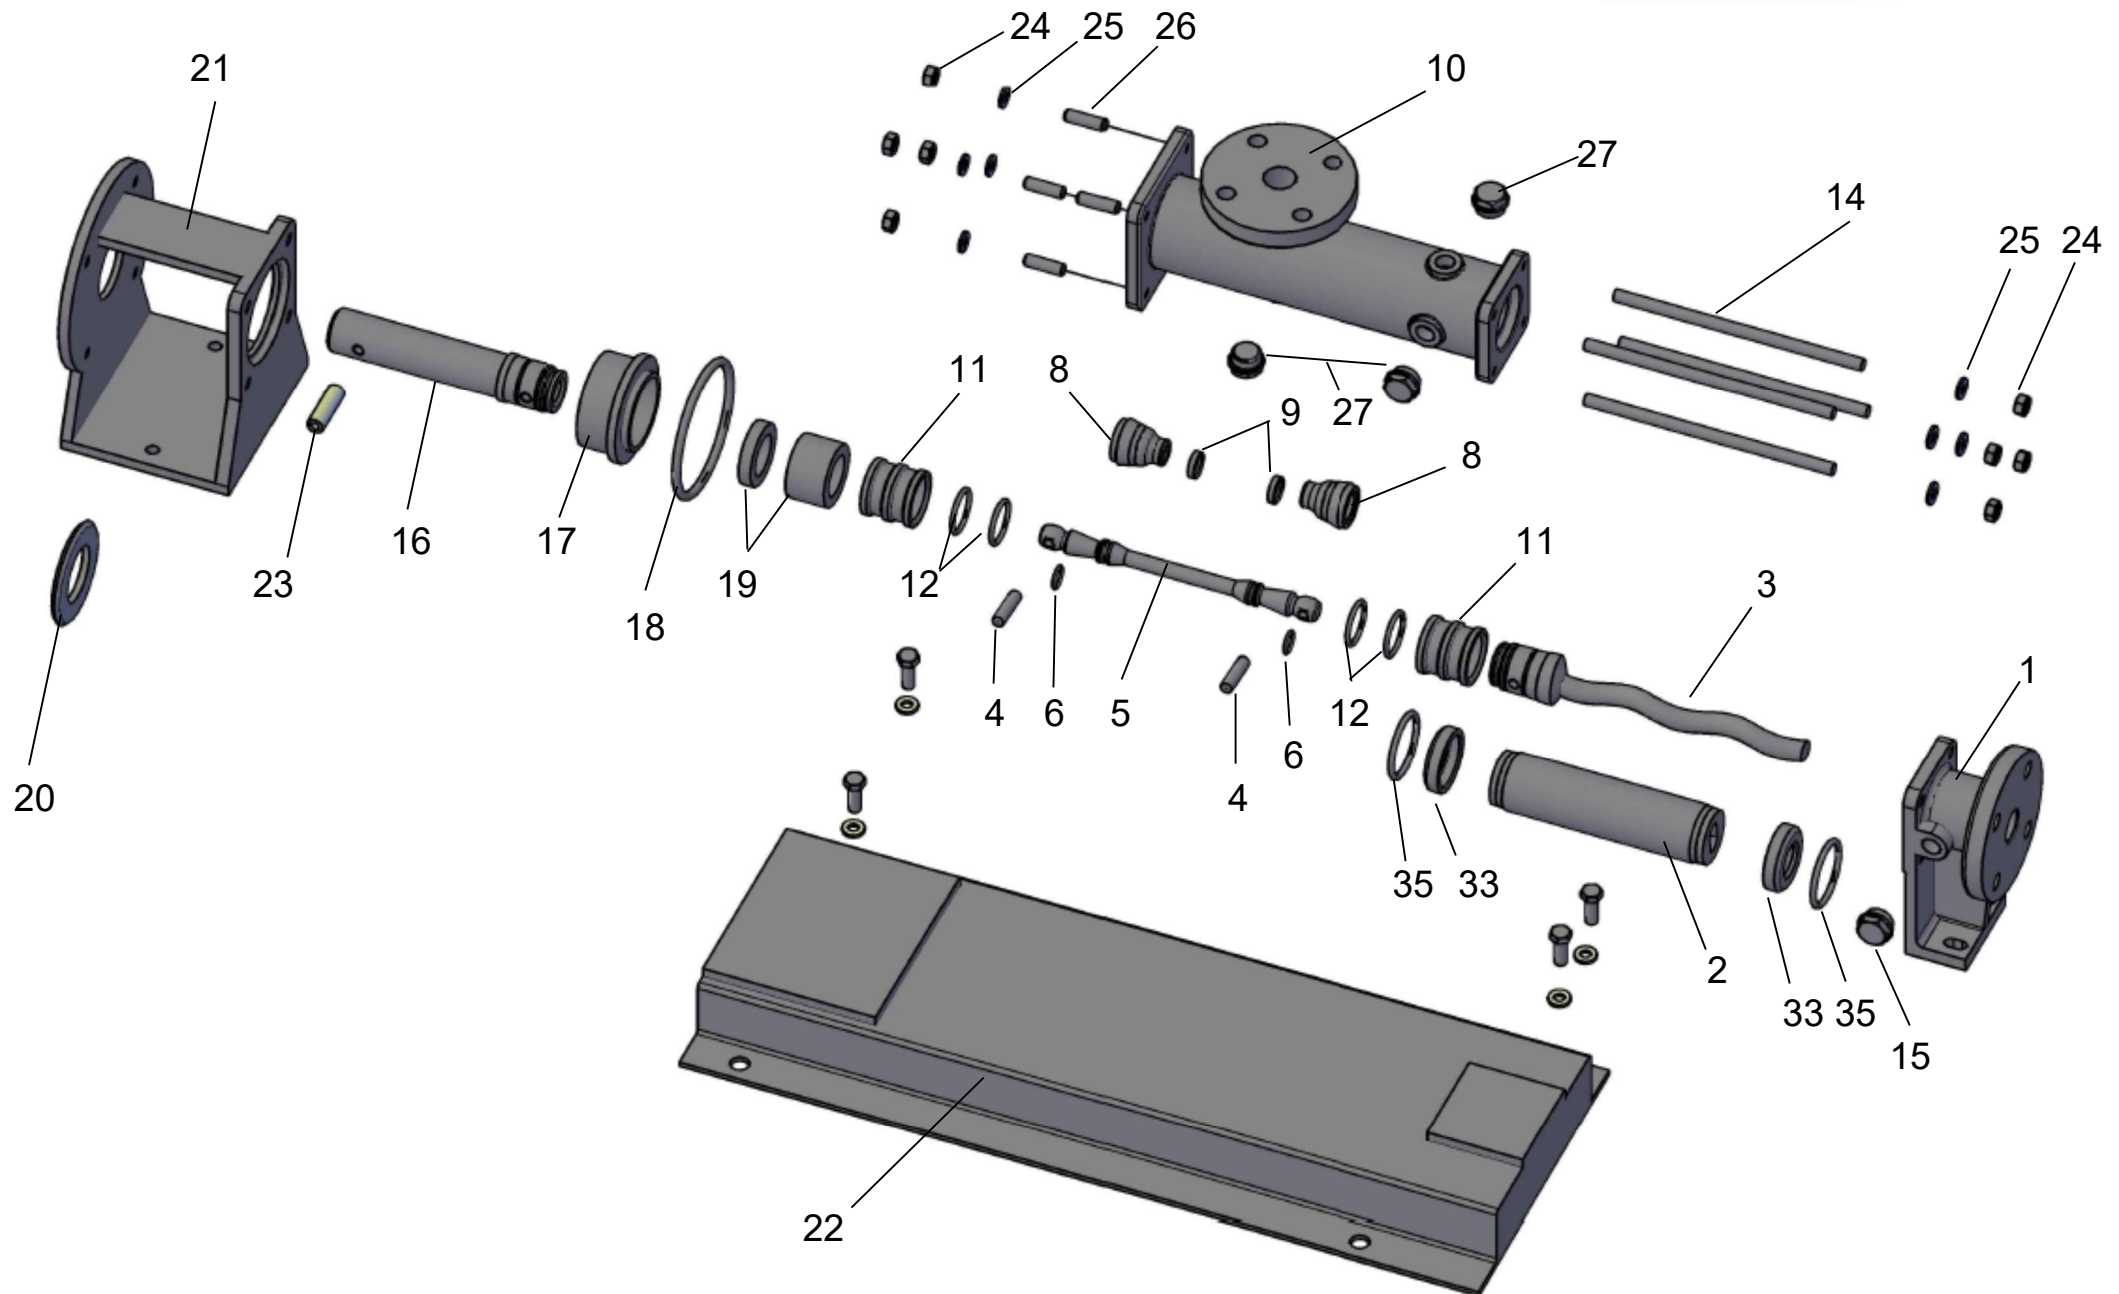

# ATLAS SBM / CBM 15 spare part list drawing

Pos	Description	Req. Qty
01	END COVER FLANGE	1
02	STATOR	1
03	ROTOR	1
04	COUPLING ROD PIN	2
05	COUPLING ROD	1
06	COUPLING ROD ORING	2
08	BOOT SEAL	2
09	BOOT SEAL RETAINING RING	2
10	PUMP HOUSING	1
11	PIN RETAINER	2
12	SHAFT + ROTOR ORING	4
14	TIE ROD	4
15	PLUG	1
16	STUB SHAFT	1

Pos	Description	Req. Qty
17	SEAL HOUSING	1
18	SEAL HOUSING ORING	1
19	MECHANICAL SEAL	1
20	PROTECTION COVER	1
21	BRACKET	1
22	BASE	1
23	SHAFT PIN	1
24	NUT	8
25	WASHER	8
26	STUDS	4
27	PLUG	3
33	STATOR SUPPORT RING	2
35	STATOR SUPPORT	2