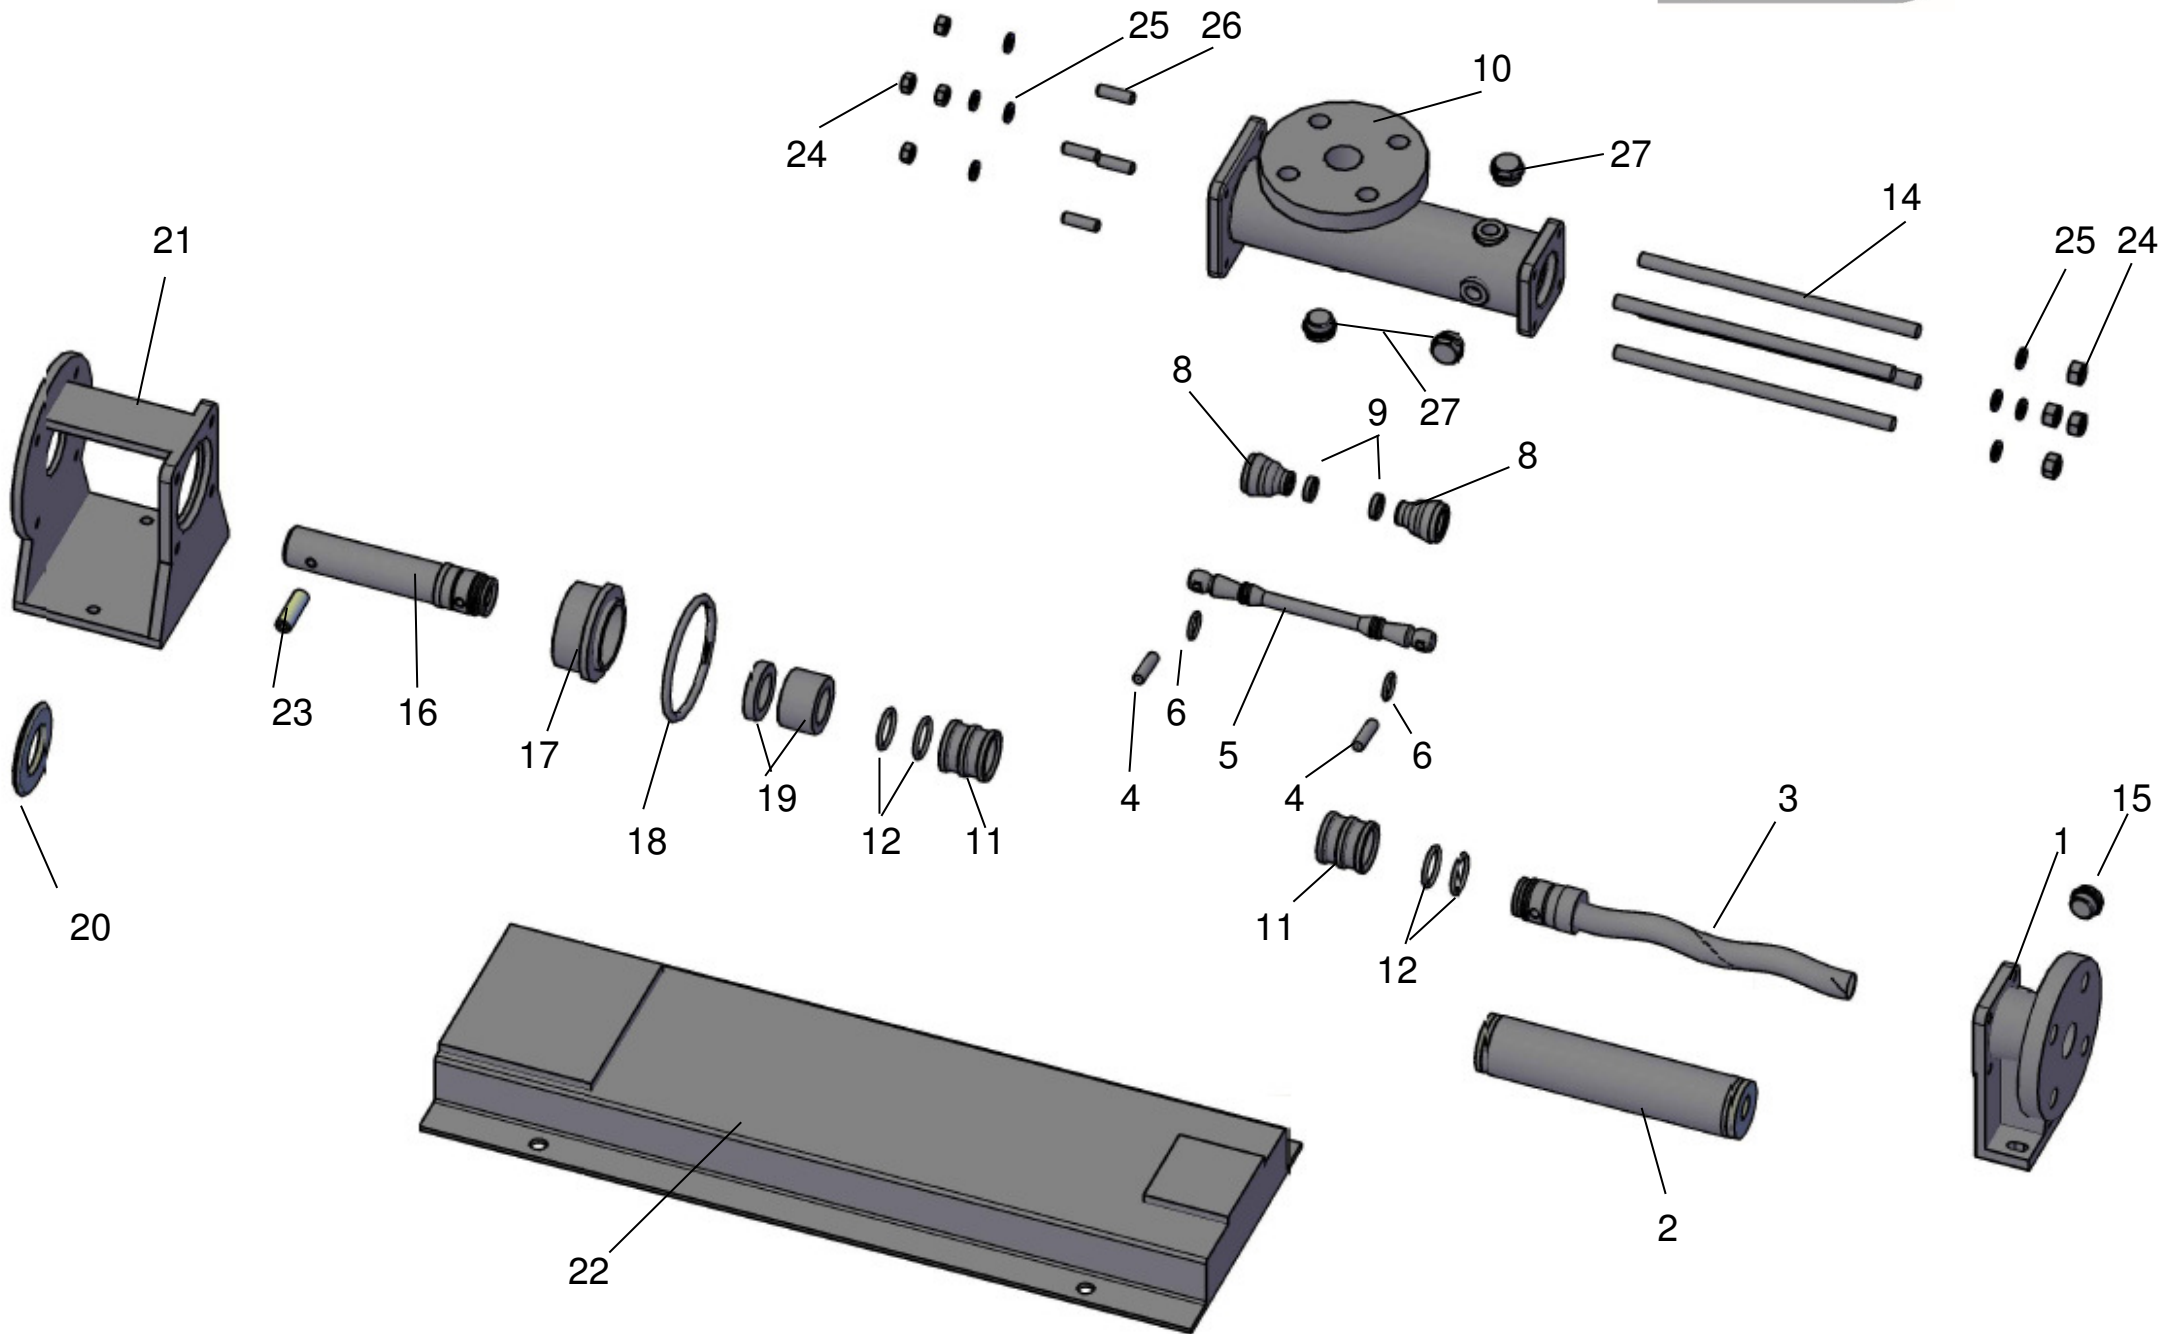

ATLAS SBM / CBM 22 spare part list drawing

Pos	Description	Req. Qty
01	END COVER FLANGE	1
02	STATOR	1
03	ROTOR	1
04	COUPLING ROD PIN	2
05	COUPLING ROD	1
06	COUPLING ROD ORING	2
08	BOOT SEAL	2
09	BOOT SEAL RETAINING RING	2
10	PUMP HOUSING	1
11	PIN RETAINER	2
12	SHAFT + ROTOR ORING	4
14	TIE ROD	4
15	PLUG	1
16	STUB SHAFT	1

Pos	Description	Req. Qty
17	SEAL HOUSING	1
18	SEAL HOUSING ORING	1
19	MECHANICAL SEAL	1
20	PROTECTION COVER	1
21	BRACKET	1
22	BASE	1
23	SHAFT PIN	1
24	NUT	8
25	WASHER	8
26	STUDS	4
27	PLUG	3