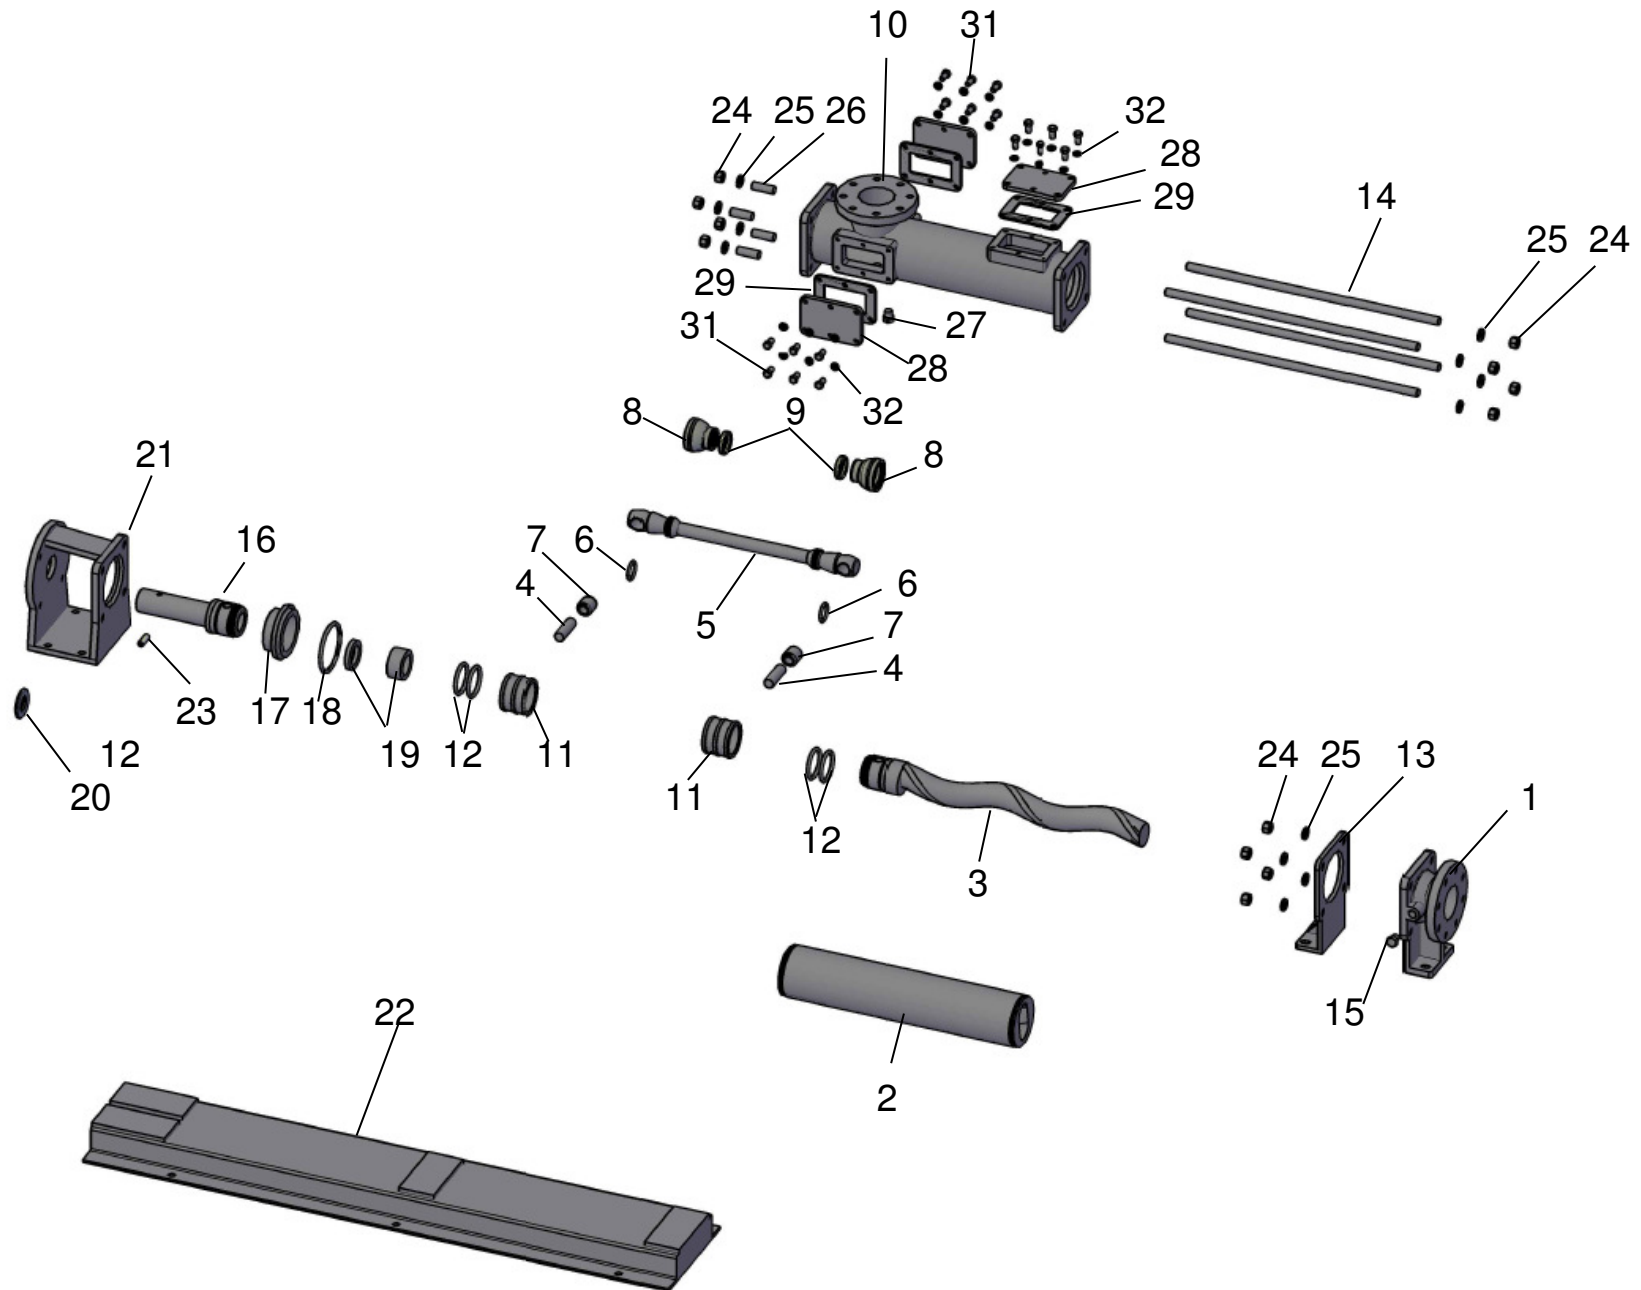

ATLAS SBM / CBM 52 spare part list drawing

Pos	Description	Req. Qty
1	END COVER FLANGE	1
2	STATOR	1
3	ROTOR	1
4	COUPLING ROD PIN	2
5	COUPLING ROD	1
6	COUPLING ROD ORING	2
7	COUPLING ROD BUSH	2
8	BOOT SEAL	2
9	BOOT SEAL RETAINING RING	2
10	PUMP HOUSING	1
11	PIN RETAINER	2
12	SHAFT + ROTOR ORING	4
13	END SUPPORT	1
14	TIE ROD	4
15	PLUG	1
16	STUB SHAFT	1
17	SEAL HOUSING	1

Pos	Description	Req. Qty
18	SEAL HOUSING ORING	1
19	MECHANICAL SEAL	1
20	PROTECTION COVER	1
21	BRACKET	1
22	BASE	1
23	SHAFT PIN	1
24	NUT	12
25	WASHER	12
26	STUDS	4
27	PLUG	1
28	WINDOW COVER	3
29	WINDOW COVER GASKET	3
31	NUT	18
32	WASHER	18