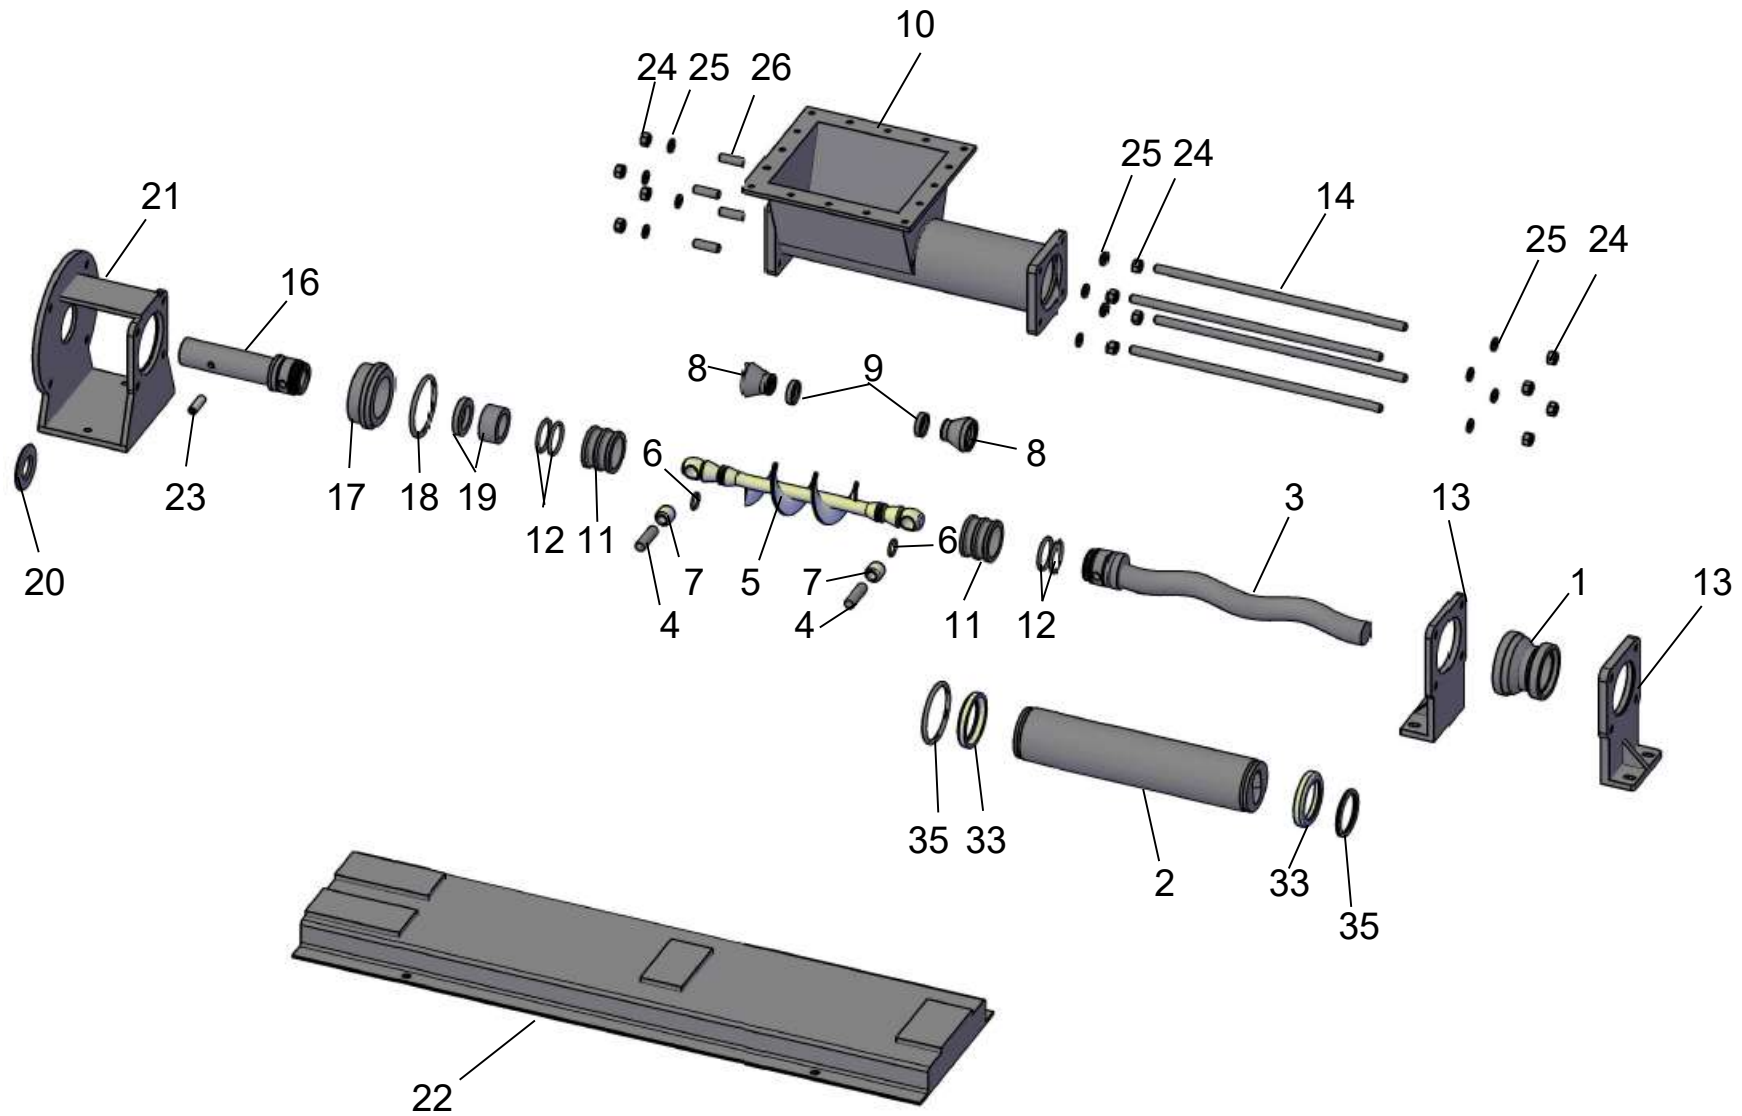

ATLAS WSM 38 spare part list drawing

J	Description	Req. Qty
1	END COVER FLANGE	1
2	STATOR	1
3	ROTOR	1
4	COUPLING ROD PIN	2
5	COUPLING ROD	1
6	COUPLING ROD ORING	2
7	COUPLING ROD BUSH	2
8	BOOT SEAL	2
9	BOOT SEAL RETAINING RING	2
10	PUMP HOUSING	1
11	PIN RETAINER	2
12	SHAFT + ROTOR ORING	4
13	END SUPPORT	2
14	TIE ROD	4

Pos	Description	Req. Qty
16	STUB SHAFT	1
17	SEAL HOUSING	1
18	SEAL HOUSING ORING	1
19	MECHANICAL SEAL	1
20	PROTECTION COVER	1
21	BRACKET	1
22	BASE	1
23	SHAFT PIN	1
24	NUT	12
25	WASHER	12
26	STUDS	4
33	STATOR SUPPORT RING	2
35	STATOR SUPPORT	2