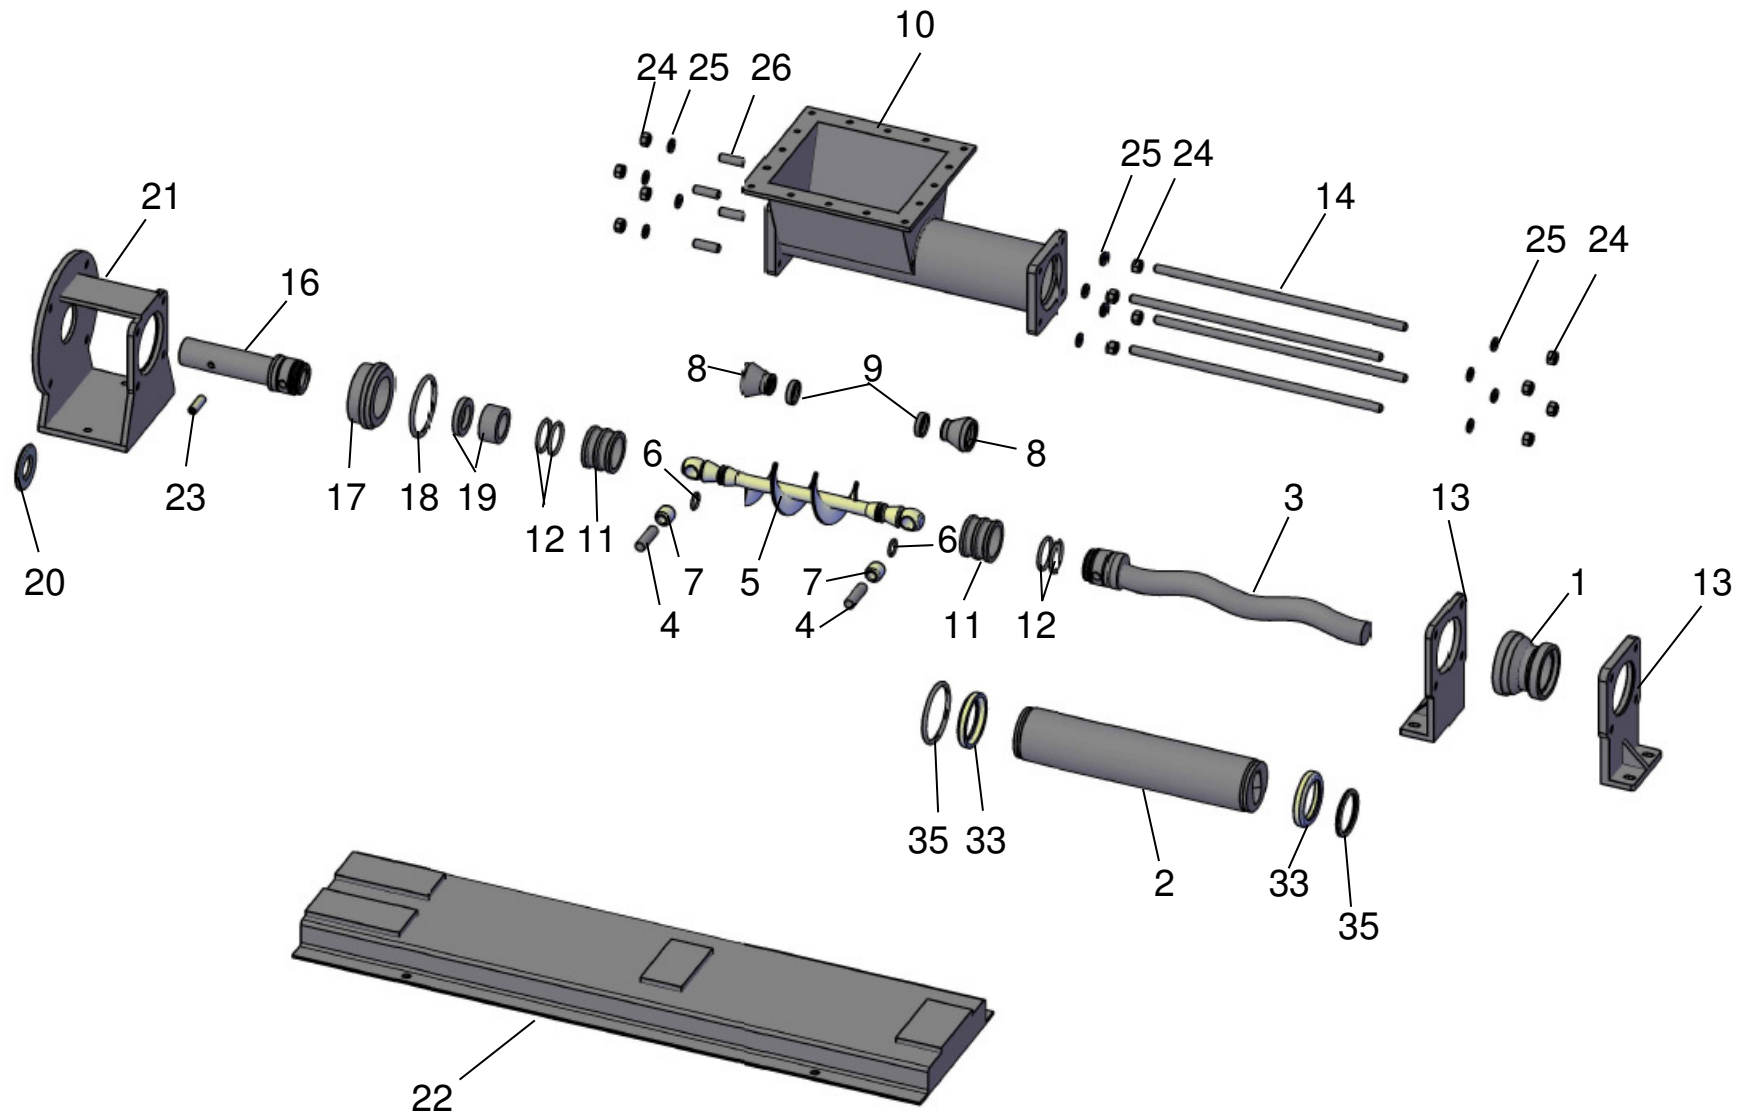

ATLAS WSM 42 spare part list drawing

]	Description	Req. Qty
1	END COVER FLANGE	1
2	STATOR	1
3	ROTOR	1
4	COUPLING ROD PIN	2
5	COUPLING ROD	1
6	COUPLING ROD ORING	2
7	COUPLING ROD BUSH	2
8	BOOT SEAL	2
9	BOOT SEAL RETAINING RING	2
10	PUMP HOUSING	1
11	PIN RETAINER	2
12	SHAFT + ROTOR ORING	4
13	END SUPPORT	2
14	TIE ROD	4

Pos	Description	Req. Qty
16	STUB SHAFT	1
17	SEAL HOUSING	1
18	SEAL HOUSING ORING	1
19	MECHANICAL SEAL	1
20	PROTECTION COVER	1
21	BRACKET	1
22	BASE	1
23	SHAFT PIN	1
24	NUT	12
25	WASHER	12
26	STUDS	4
33	STATOR SUPPORT RING	2
35	STATOR SUPPORT	2