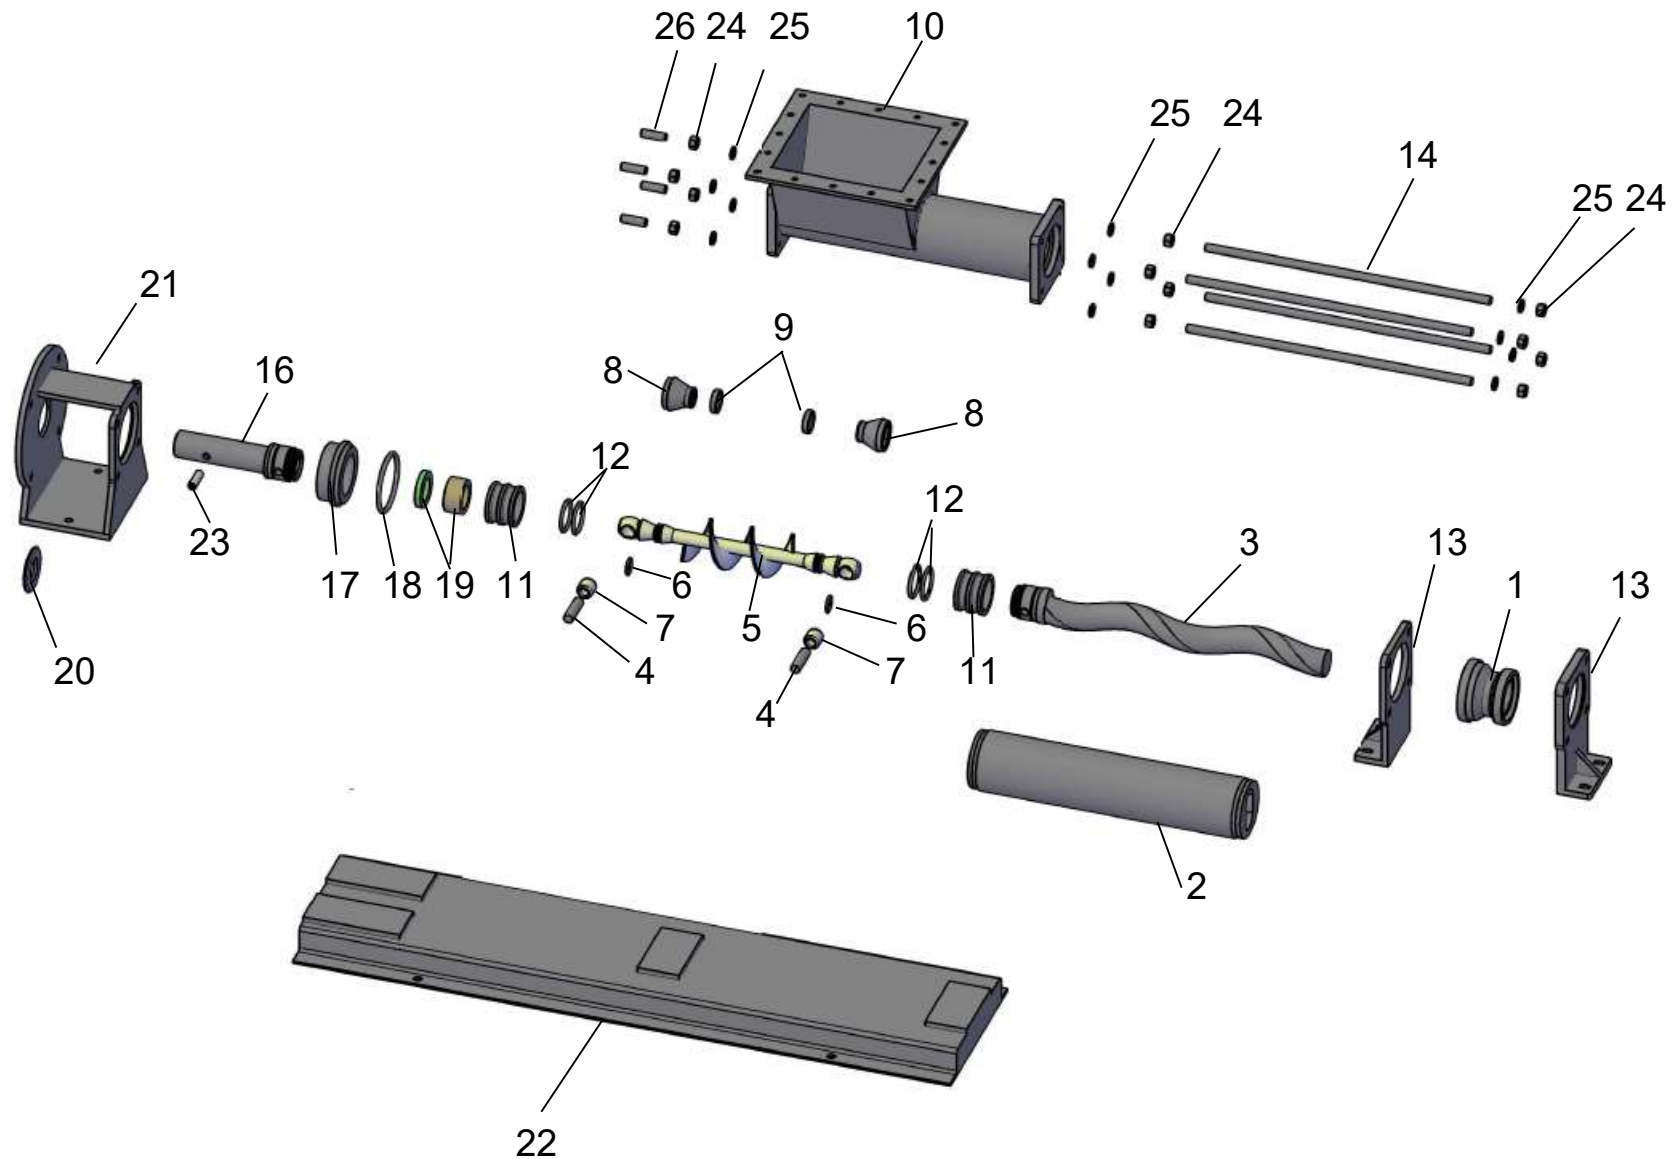

ATLAS WSM 63 spare part list drawing

Pos	Description	Req. Qty
1	END COVER FLANGE	1
2	STATOR	1
3	ROTOR	1
4	COUPLING ROD PIN	2
5	COUPLING ROD	1
6	COUPLING ROD ORING	2
7	COUPLING ROD BUSH	2
8	BOOT SEAL	2
9	BOOT SEAL RETAINING RING	2
10	PUMP HOUSING	1
11	PIN RETAINER	2
12	SHAFT + ROTOR ORING	4
13	END SUPPORT	2
14	TIE ROD	4

Pos	Description	Req. Qty
16	STUB SHAFT	1
17	SEAL HOUSING	1
18	SEAL HOUSING ORING	1
19	MECHANICAL SEAL	1
20	PROTECTION COVER	1
21	BRACKET	1
22	BASE	1
23	SHAFT PIN	1
24	NUT	12
25	WASHER	12
26	STUDS	4