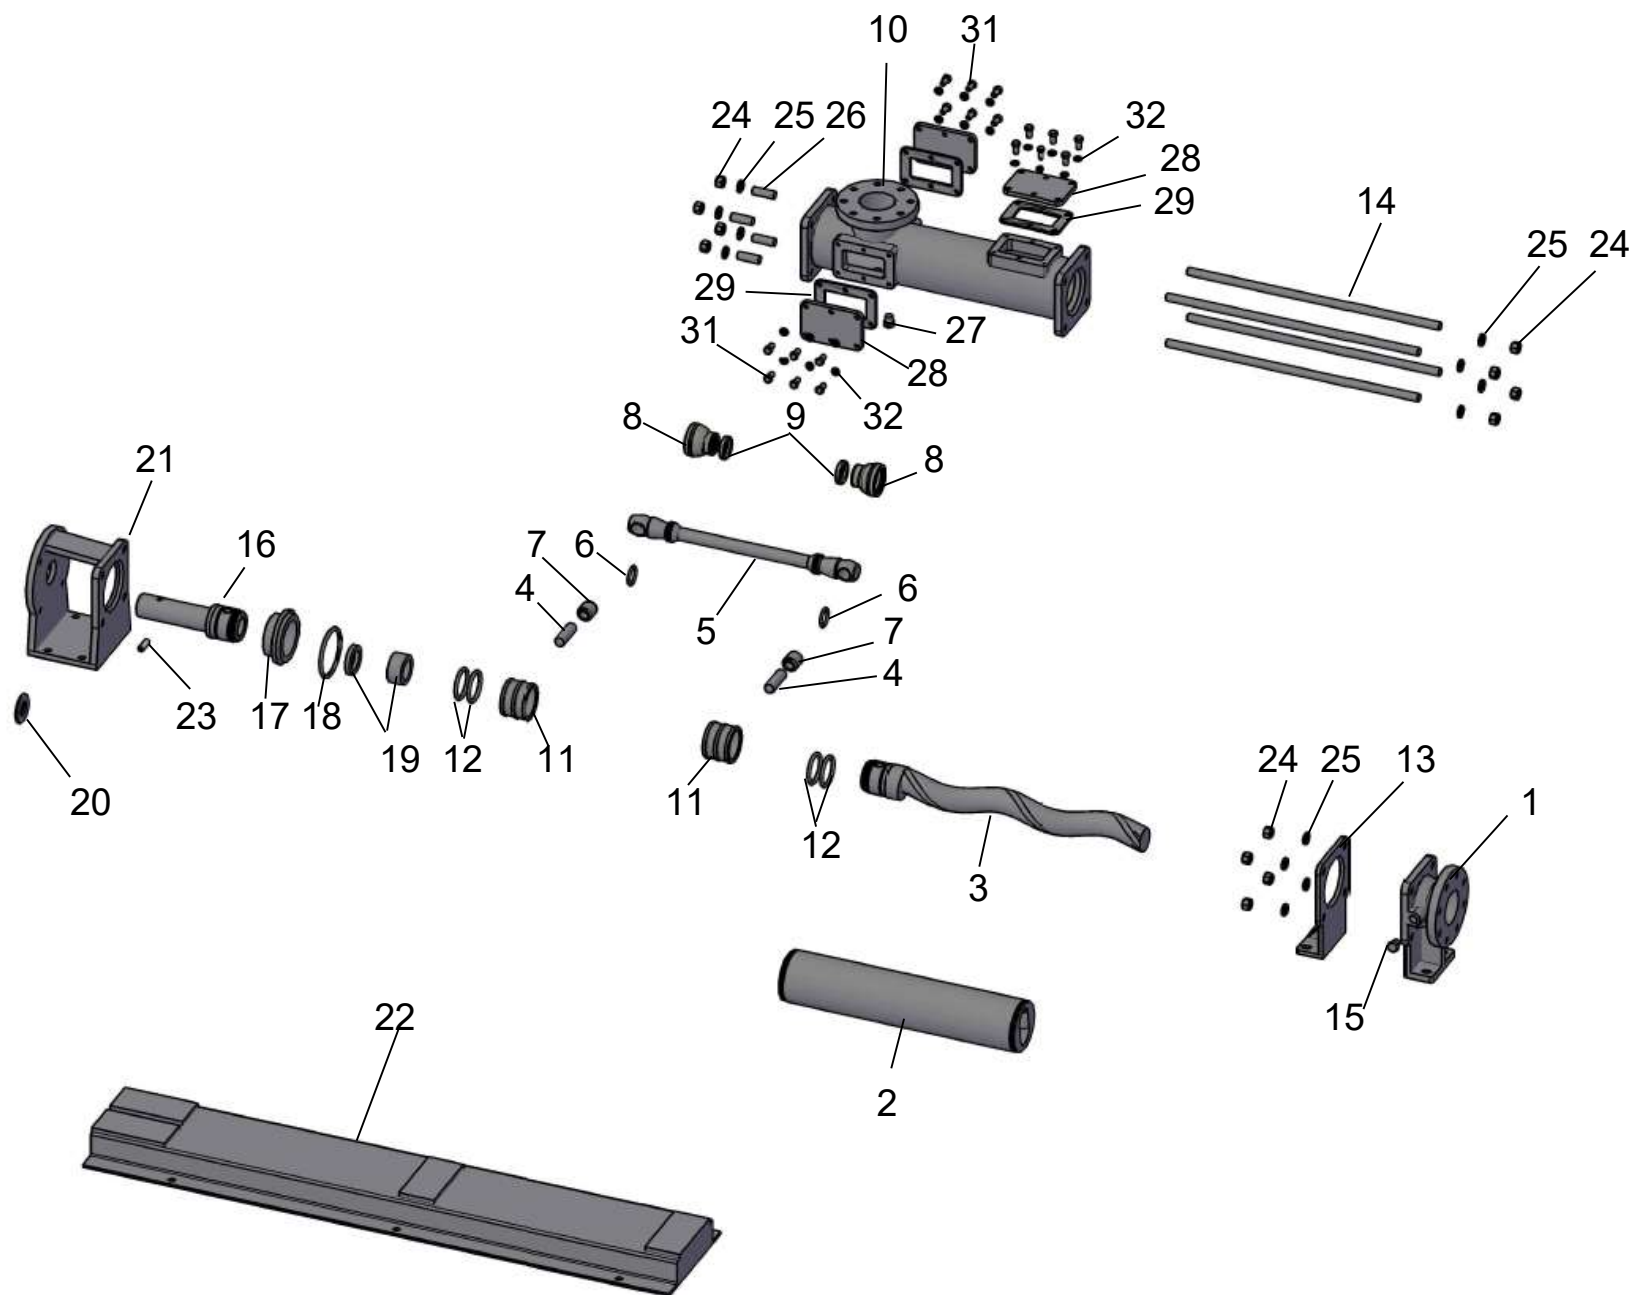

ATLAS SBM / CBM 52 spare part list drawing

Pos	Description	Req. Qty
1	END COVER FLANGE	1
2	STATOR	1
3	ROTOR	1
4	COUPLING ROD PIN	2
5	COUPLING ROD	1
6	COUPLING ROD ORING	2
7	COUPLING ROD BUSH	2
8	BOOT SEAL	2
9	BOOT SEAL RETAINING RING	2
10	PUMP HOUSING	1
11	PIN RETAINER	2
12	SHAFT + ROTOR ORING	4
13	END SUPPORT	1
14	TIE ROD	4
15	PLUG	1
16	STUB SHAFT	1
17	SEAL HOUSING	1

Pos	Description	Req. Qty
18	SEAL HOUSING ORING	1
19	MECHANICAL SEAL	1
20	PROTECTION COVER	1
21	BRACKET	1
22	BASE	1
23	SHAFT PIN	1
24	NUT	12
25	WASHER	12
26	STUDS	4
27	PLUG	1
28	WINDOW COVER	3
29	WINDOW COVER GASKET	3
31	NUT	18
32	WASHER	18