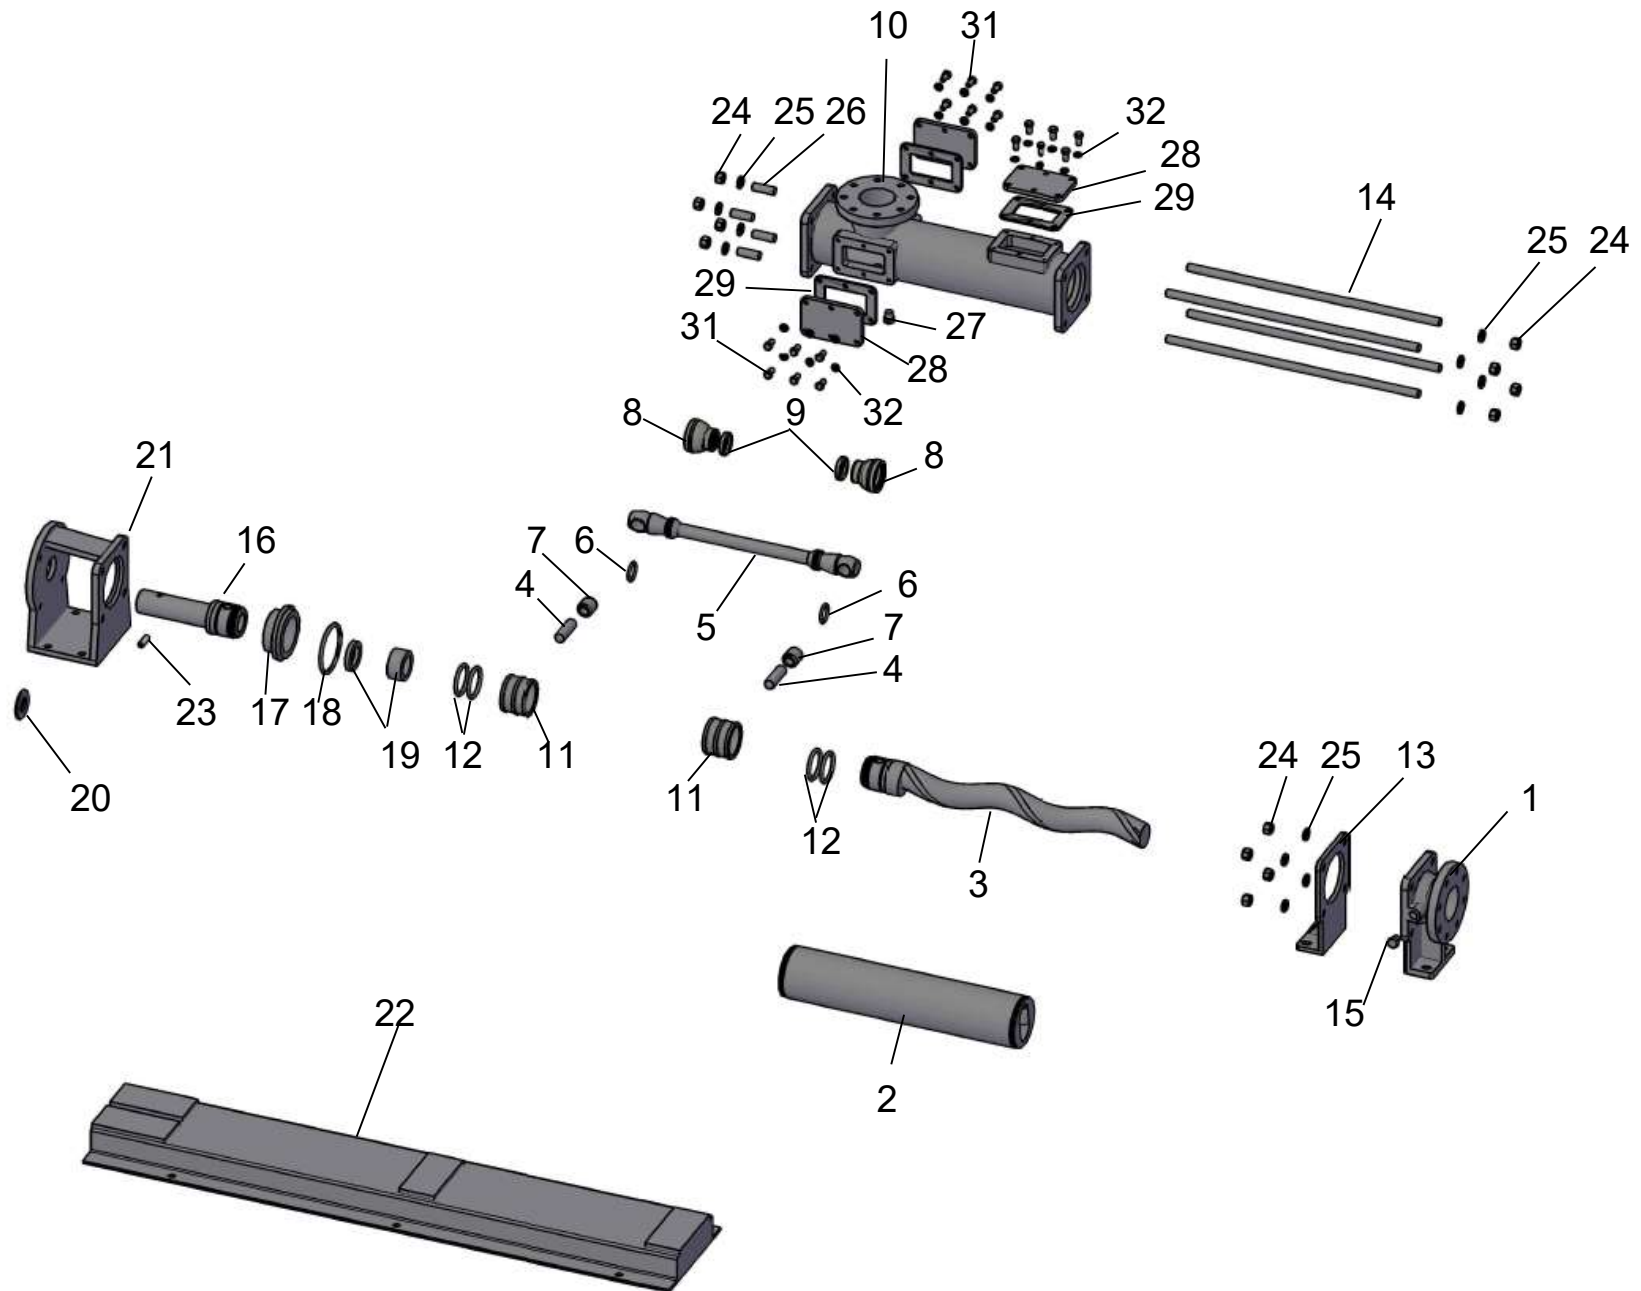

ATLAS SBM / CBM 53 spare part list drawing

Pos	Description	Req. Qty
1	END COVER FLANGE	1
2	STATOR	1
3	ROTOR	1
4	COUPLING ROD PIN	2
5	COUPLING ROD	1
6	COUPLING ROD ORING	2
7	COUPLING ROD BUSH	2
8	BOOT SEAL	2
9	BOOT SEAL RETAINING RING	2
10	PUMP HOUSING	1
11	PIN RETAINER	2
12	SHAFT + ROTOR ORING	4
13	END SUPPORT	1
14	TIE ROD	4
15	PLUG	1
16	STUB SHAFT	1
17	SEAL HOUSING	1

Pos	Description	Req. Qty
18	SEAL HOUSING ORING	1
19	MECHANICAL SEAL	1
20	PROTECTION COVER	1
21	BRACKET	1
22	BASE	1
23	SHAFT PIN	1
24	NUT	12
25	WASHER	12
26	STUDS	4
27	PLUG	1
28	WINDOW COVER	3
29	WINDOW COVER GASKET	3
31	NUT	18
32	WASHER	18