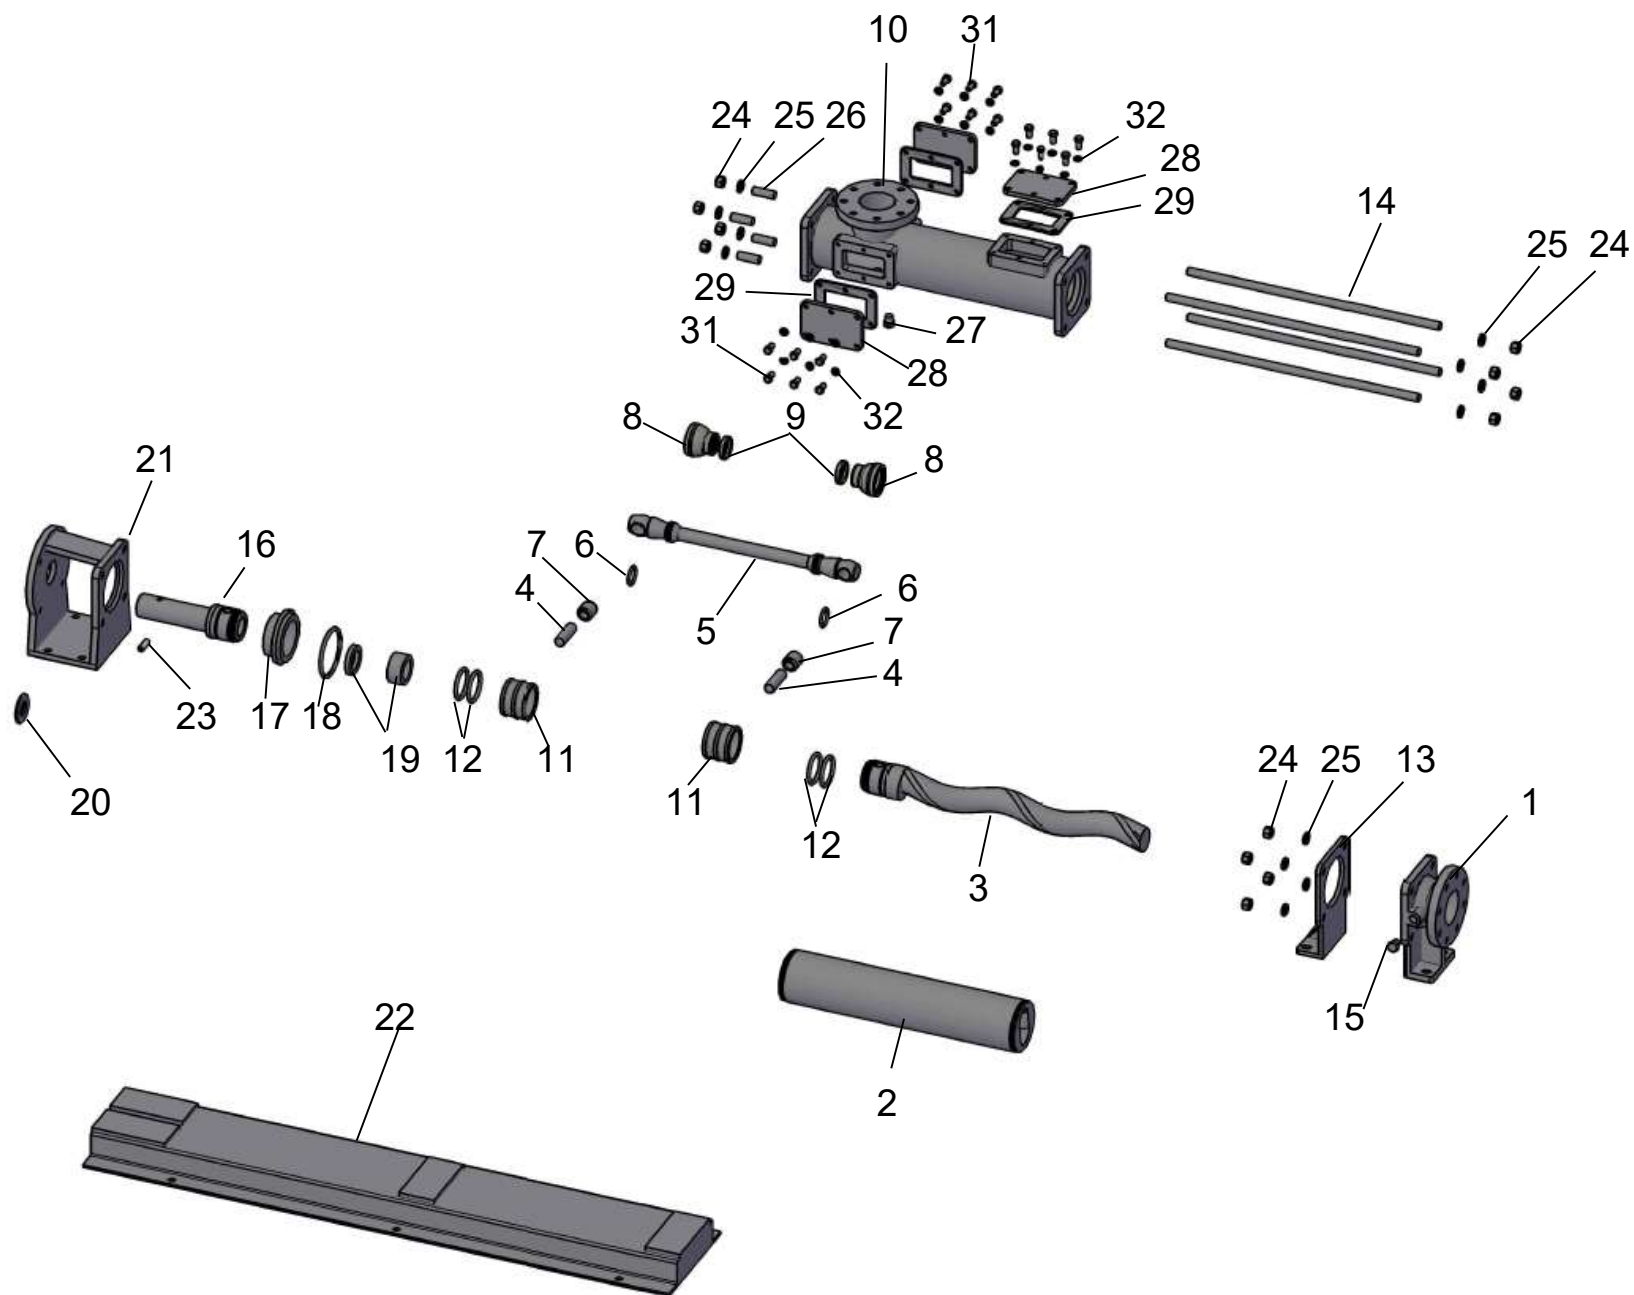

ATLAS SBM / CBM 63 spare part list drawing

Pos	Description	Req. Qty
1	END COVER FLANGE	1
2	STATOR	1
3	ROTOR	1
4	COUPLING ROD PIN	2
5	COUPLING ROD	1
6	COUPLING ROD ORING	2
7	COUPLING ROD BUSH	2
8	BOOT SEAL	2
9	BOOT SEAL RETAINING RING	2
10	PUMP HOUSING	1
11	PIN RETAINER	2
12	SHAFT + ROTOR ORING	4
13	END SUPPORT	1
14	TIE ROD	4
15	PLUG	1
16	STUB SHAFT	1
17	SEAL HOUSING	1

Pos	Description	Req. Qty
18	SEAL HOUSING ORING	1
19	MECHANICAL SEAL	1
20	PROTECTION COVER	1
21	BRACKET	1
22	BASE	1
23	SHAFT PIN	1
24	NUT	12
25	WASHER	12
26	STUDS	4
27	PLUG	1
28	WINDOW COVER	3
29	WINDOW COVER GASKET	3
31	NUT	18
32	WASHER	18