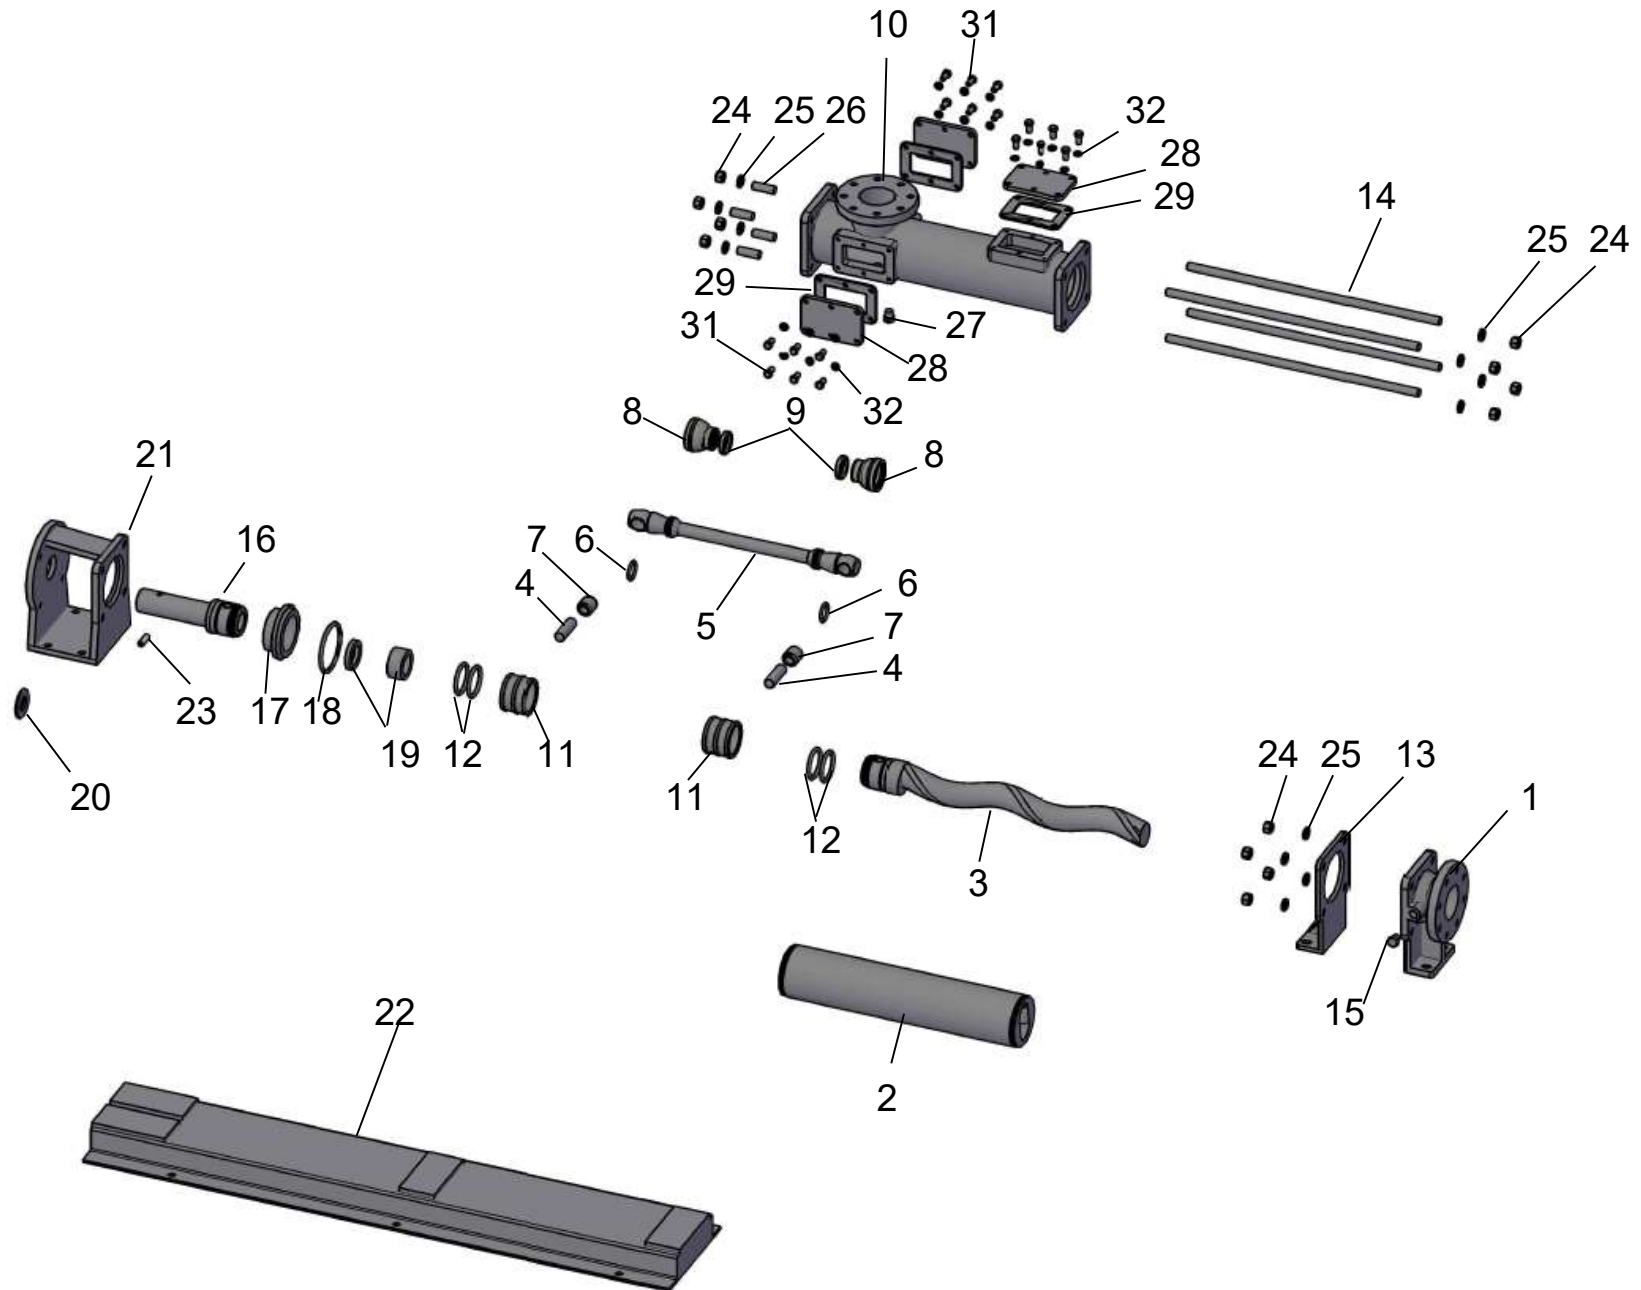

ATLAS SBM / CBM 76 spare part list drawing

Pos	Description	Req. Qty
1	END COVER FLANGE	1
2	STATOR	1
3	ROTOR	1
4	COUPLING ROD PIN	2
5	COUPLING ROD	1
6	COUPLING ROD ORING	2
7	COUPLING ROD BUSH	2
8	BOOT SEAL	2
9	BOOT SEAL RETAINING RING	2
10	PUMP HOUSING	1
11	PIN RETAINER	2
12	SHAFT + ROTOR ORING	4
13	END SUPPORT	1
14	TIE ROD	4
15	PLUG	1
16	STUB SHAFT	1
17	SEAL HOUSING	1

Pos	Description	Req. Qty
18	SEAL HOUSING ORING	1
19	MECHANICAL SEAL	1
20	PROTECTION COVER	1
21	BRACKET	1
22	BASE	1
23	SHAFT PIN	1
24	NUT	12
25	WASHER	12
26	STUDS	4
27	PLUG	1
28	WINDOW COVER	3
29	WINDOW COVER GASKET	3
31	NUT	18
32	WASHER	18