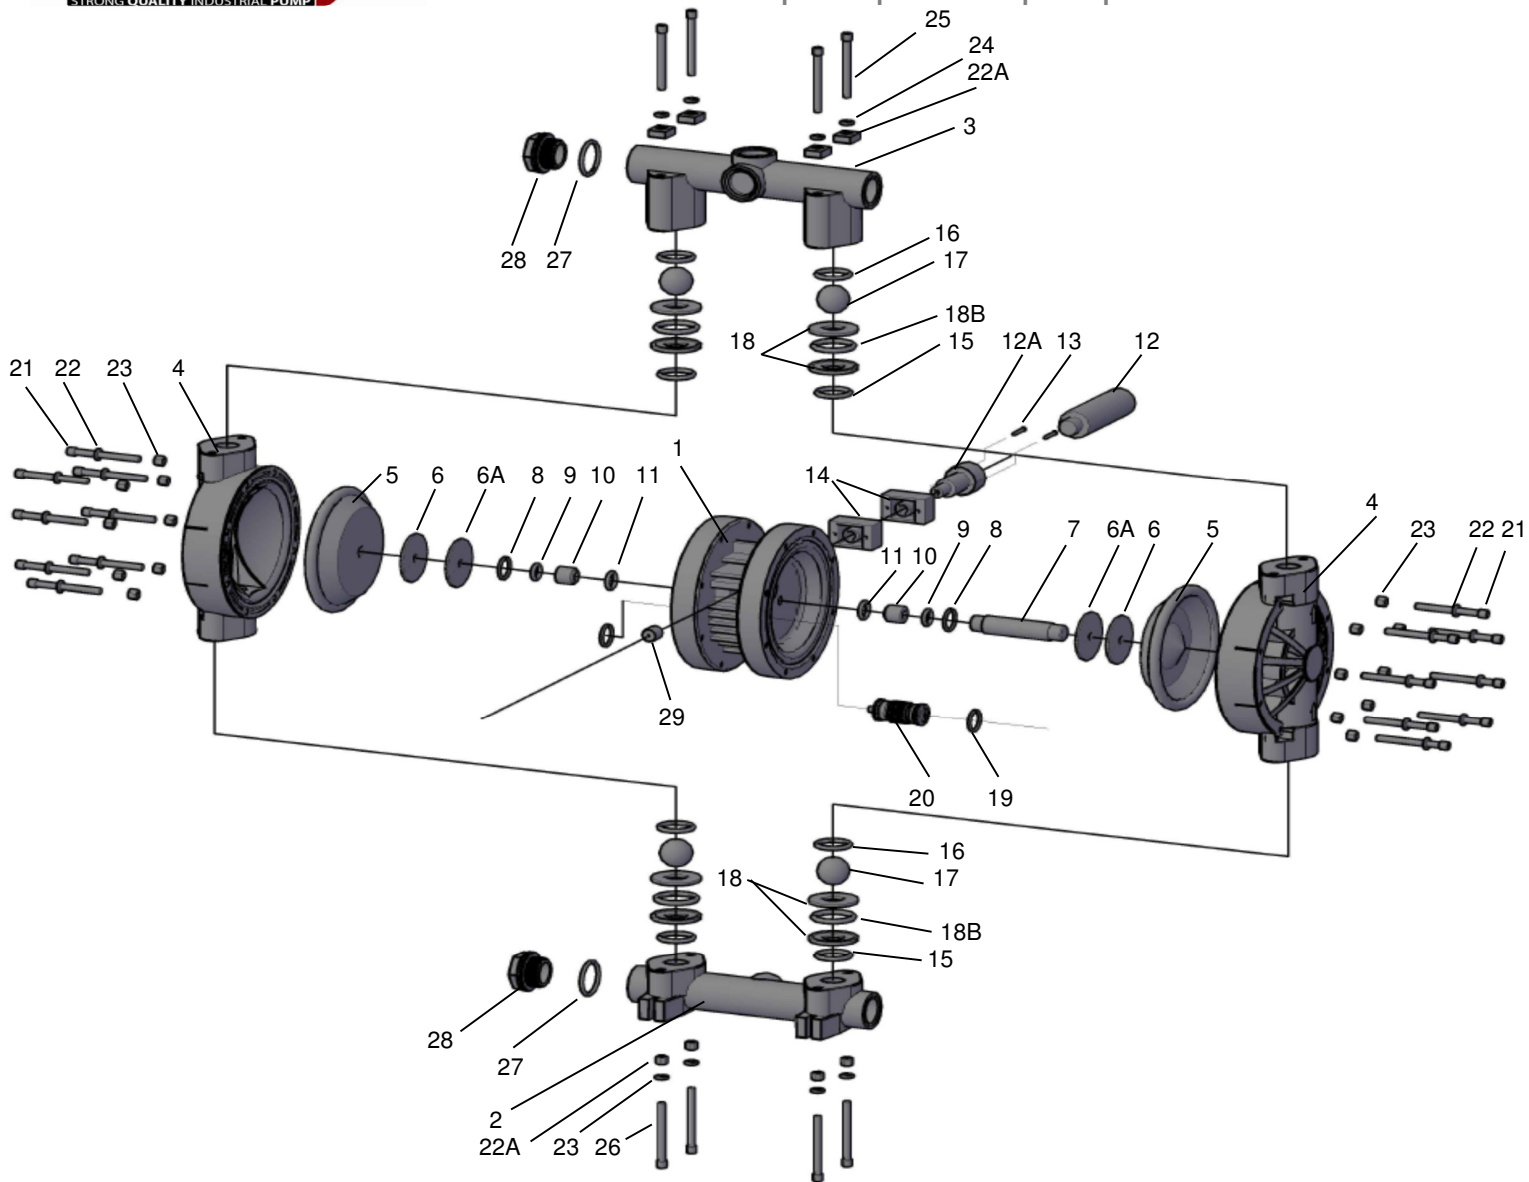

040 PP - PVDF spare part list pump

POS	DESCRIPTION	QTY	POS	DESCRIPTION	QTY
1	CENTRAL BLOCK	1	16	VALVE SEAT ORING UP	4
2	SUCTION MANIFOLD	1	17	VALVE BALL	4
3	DISCHARGE MANIFOLD	1	18	BALL SEAT	4
4	PUMP HOUSING	2	18B	BALL SEAT ORING	4
5	DIAPHRAGMS	2	19	RETAINING RING AIR VALVE	2
6	PISTON INNER	2	20	AIR CONTROL VALVE	1
6A	PISTON INNER SUPPORT	2	21	HOUSING PUMP SCREW	16
7	SHAFT	1	22	BOLT	16
8	RETAINING RING SHAFT	2	22A	SUCTION-DISCHARGE BOLT	8
9	O-RING BEARING	2	23	WASHER	20
10	SHAFT BEARING	2	24	WASHER	4
11	O-RING BEARING	2	25	DISCHARGE MANIFOLD SCREW	4
12	SILENCER	1	26	SUCTION MANIFOLD SCREW	4
12A	SUPPORT SILENCER	1	27	MANIFOLD CAP ORING	2
13	AIR EXHAUST SCREW	2	28	MANIFOLD CAP	2
14	AIR EXHAUST COVER	2	29	DRIVE AIR INLET	1
15	VALVE SEAT ORING	4			