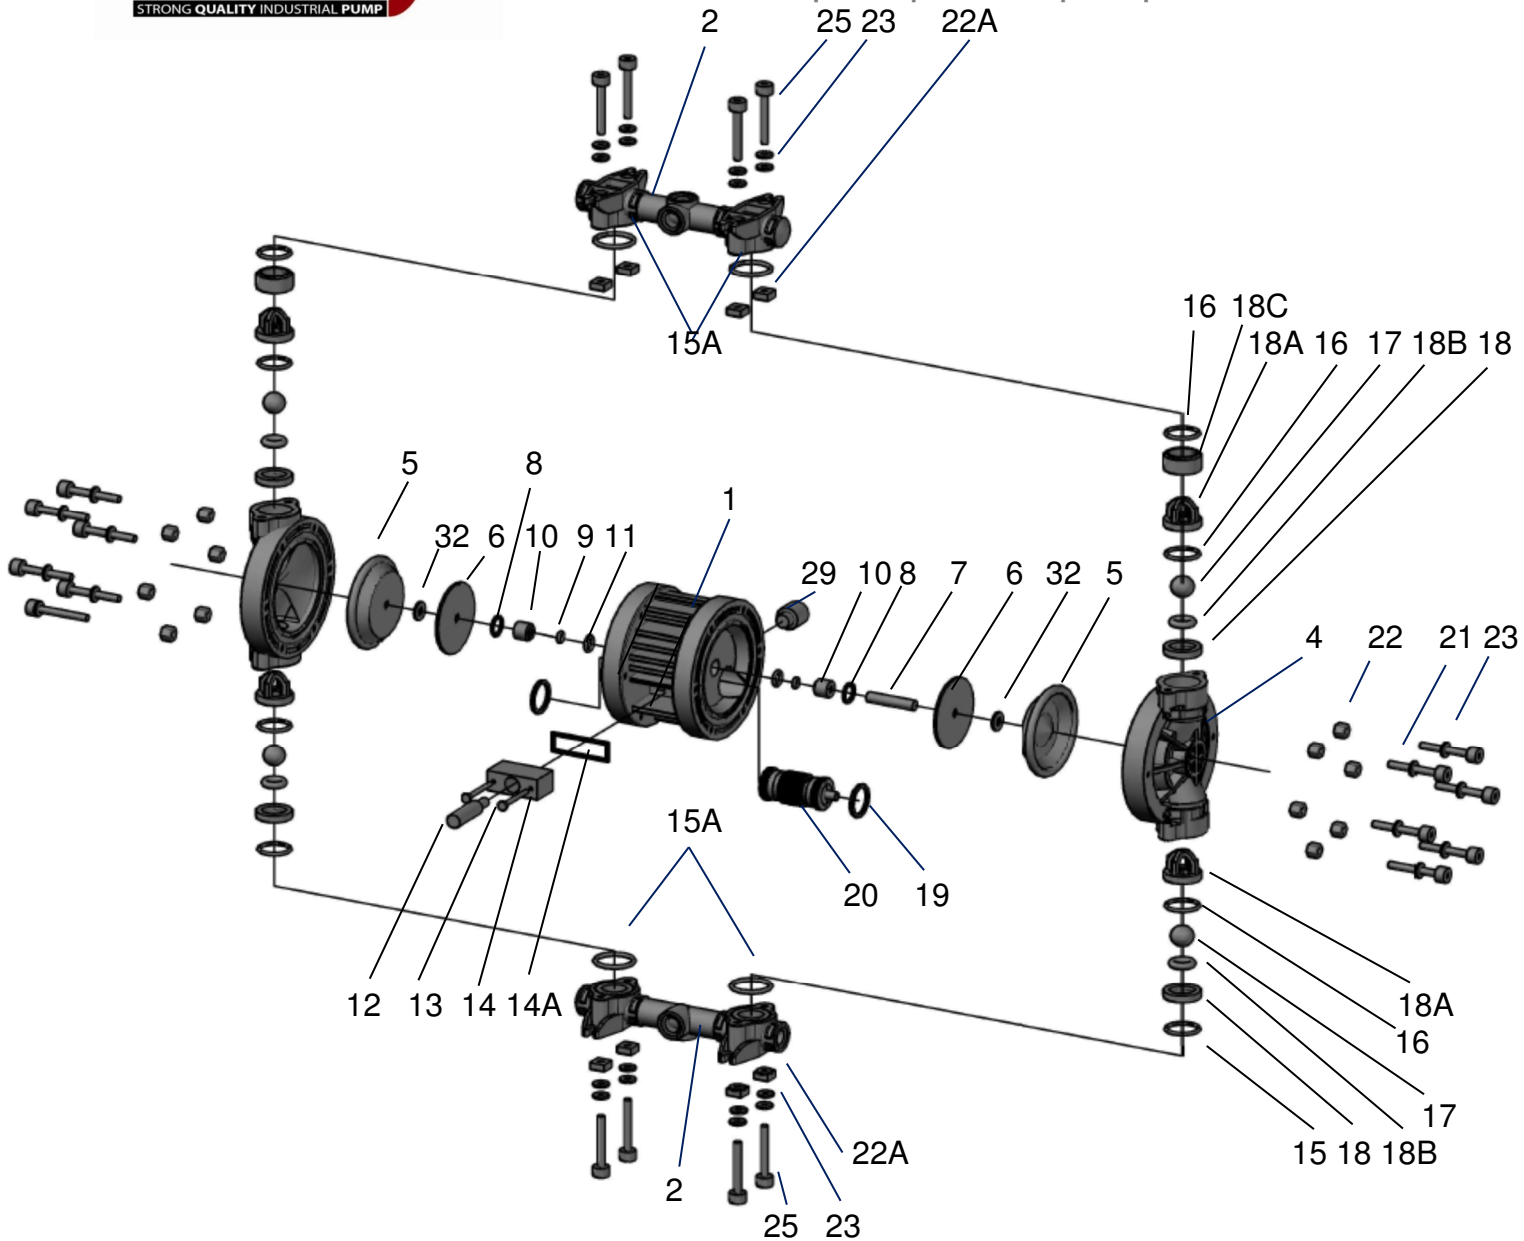

# 115 PP - PVDF spare part list pump

POS	DESCRIPTION	QTY Req	POS	DESCRIPTION	QTY Req
1	CENTRAL BLOCK	1	16	VALVE SEAT ORING	6
2	MANIFOLD	2	17	VALVE BALL	4
4	HOUSING	2	18	BALL SEAT	4
5	DIAPHRAGMS	2	18A	RUNNER CAGE	4
6	PISTON INNER	2	18B	BALL SEAT ORING INSIDE	4
7	SHAFT	1	18C	RUNNER SUPPORT	2
8	RETAINING RING SHAFT	2	19	RETAING RING AIR VALVE	2
9	O-RING BEARING	2	20	AIR CONTROL UNIT	1
10	SHAFT BEARING	2	21	HOUSING SCREW	12
11	O-RING BEARING	2	22	BOLT	12
12	SILENCER	1	22A	MANIFOLD BOLT	8
13	AIR EXHUST SCREW	2	23	WASHER	28
14	AIR EXHUST COVER	1	25	MANIFOLD SCREW	8
14A	ORING SILENCER	1	29	AIR CONNECTION	1
15	VALVE SEAT ORING	2	32	SPACER	2
15A	MANIFOLD ORING	4			