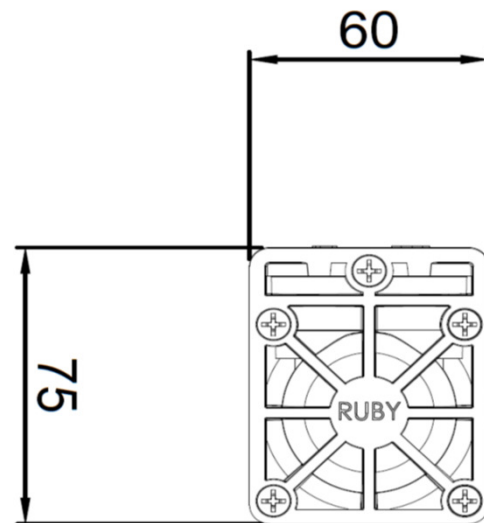

1/4" BSPG

1/8" BSPG

PUMP MODEL :MINI005 PP

www.alphadynamic.eu
HELLAS

Date : 08/09/2021

Drawn : Nikolaos Prodromidis

Checked : Nikolaos Prodromidis

DRG No. 17009

Body: PP / PC+CF